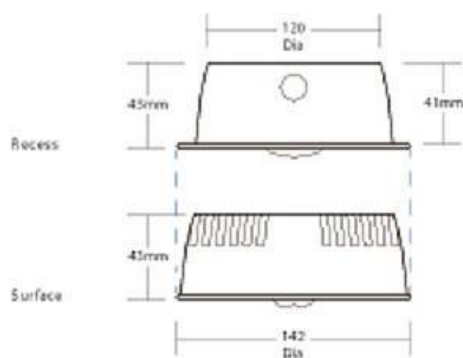

*Self-contained non-maintained emergency downlight supplied with wide or corridor distribution lenses.*

Discreet appearance, finished in white fire retardant plastic

The enclosure may be surface mounted or recessed to suit application needs

Supplied with a clip-in symmetrical wide angle lens or asymmetrical corridor lens

Product	PAE-ACC
L x W x H	142x43
Wattage	375mA
Luminaire Lumens	150
Ingress Protection	IP40
Color Temp K	4000k
Ra	N/A
Color Consistency	N/A
L70/B10	N/A
Product Number	PAE-ACC