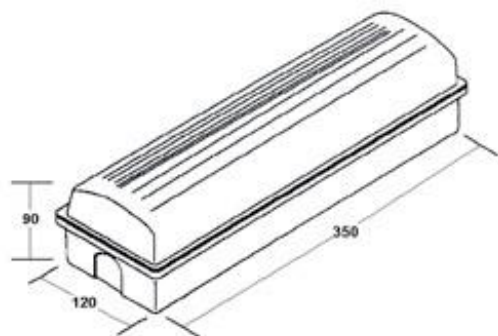

Emergency LED IP65 bulkhead luminaire with polycarbonate base and Fresnel lens housing.

Long life LEDs with a lifespan of up to 50,000 hours. Low Energy and high output luminaire.

Suitable for use in low temperatures.

With various legends / self-adhesive signage kits.

A deep opal diffuser is available to offer double sided signage if required.

Options: DALI/Self-Test 3 hour emergency. Also available as mains only.

Product	PAE-AXI
L x W x H	350x120x90mm
Wattage	25-40mA
Luminaire Lumens	135
IP Rating	IP65
Color Temp K	4000k
Color Consistency	N/A
L70/B10	N/A
Product Number	PAE-AXI