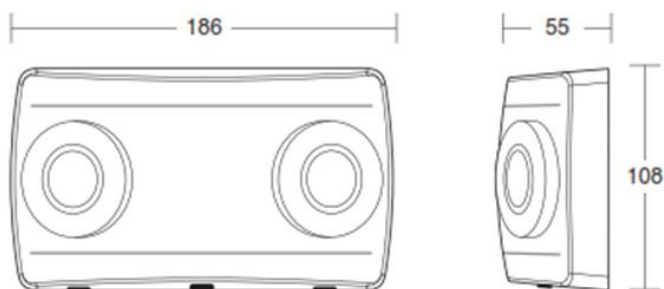

Versatile LED emergency lighting projector, simple and effective ideal for a wide range of applications.

Available as narrow beam (MTS) or wide beam (MTF), ideal for open area and escape lighting.

2 Watt projector heads provide over 110 lumens per head.

Easily adjustable heads make the luminaire suitable for ceiling or wall mounting.

Supplied as standard with maintained operation.

Product	PAE-MTS(F)
L x W x H	186x108x55mm
Wattage	2 x 2W LED
Luminaire Lumens	2 x 110
LL/CW.	55
Color Temp K	5000K
Ra	N/A
Color Consistency	N/A
L70/B10	N/A
Product Number	PAE-MTS(F)