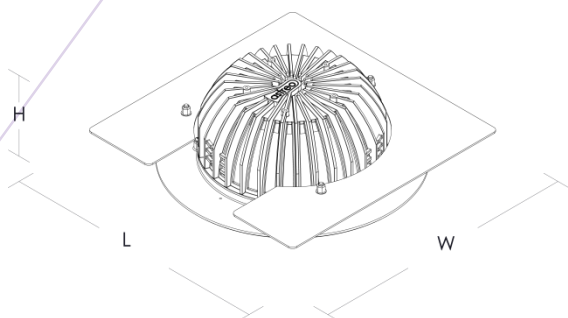

## Astreo LED Anti-Ligature Downlight

Unique luminaire for secure health and custodial installations.

Designed with unique cast housing to cope with high lumen outputs, easy-fit installation with slim line anti-ligature bezel with tamper proof secure fixings

- 195mm Ø
- Range of colours including white, silver, grey & black
- Wide range of optics
- High performance, long life Samsung LED's
- DALI dimming option
- Maintained emergency
- Range of colour temperatures 2700K, 3000K & 4000K

Diffuser

Reflector

Diamond facet reflector

Specular reflector

Domed high impact diffuser

Product	Astreo 1500 AL	Astreo 2000 AL	Astreo 3000 AL	Astreo 2250 AL	Astreo 2500 AL	Astreo 3200 AL
L x W x H mm	250 x 250 x 80	250 x 250 x 80	250 x 250 x 80	250 x 250 x 80	250 x 250 x 80	250 x 250 x 80
Ctt Watts	14.4	22	30.3	20.7	20.7	30
Luminaire Lumens	1500	2000	3000	2250	2500	3200
LL/CW.	104	94.4	99	109	121	106.7
Color Temp K	4000K	4000K	4000K	4000K	4000K	4000K
Ra	>80	>80	>80	>80	>80	>80
Color Consistency	SDCM 2	SDCM 2	SDCM 2	SDCM 2	SDCM 2	SDCM 2
L70/B10	>75k	>75k	>75k	>75k	>75k	>75k
Product Number	PA 10001-0					