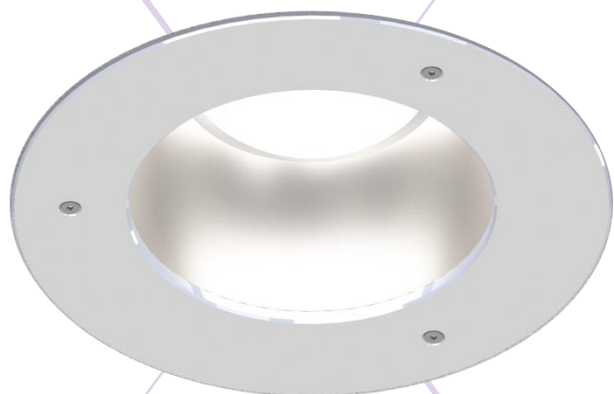

## Astreo LED Anti-Ligature Downlight

Unique luminaire for secure health and custodial installations.

Designed with unique cast housing to cope with high lumen outputs, easy-fit installation with slim line anti-ligature bezel with tamper proof secure fixings

- 195mm Ø
- Range of colours including white, silver, grey & black
- Wide range of optics
- High performance, long life Samsung LED's
- DALI dimming option
- Maintained emergency
- Range of colour temperatures 2700K, 3000K & 4000K

Diffuser

Reflector

Diamond facet reflector

Specular reflector

Domed high impact diffuser

Product	Astreo 1500 AL	Astreo 2000 AL	Astreo 3000 AL	Astreo 2250 AL	Astreo 2500 AL	Astreo 3200 AL
L x W x H mm	250 x 250 x 80	250 x 250 x 80	250 x 250 x 80	250 x 250 x 80	250 x 250 x 80	250 x 250 x 80
Ctt Watts	14.4	22	30.3	20.7	20.7	30
Luminaire Lumens	1500	2000	3000	2250	2500	3200
LL/CW.	104	94.4	99	109	121	106.7
Color Temp K	4000K	4000K	4000K	4000K	4000K	4000K
Ra	>80	>80	>80	>80	>80	>80
Color Consistency	SDCM 2	SDCM 2	SDCM 2	SDCM 2	SDCM 2	SDCM 2
L70/B10	>75k	>75k	>75k	>75k	>75k	>75k
Product Number	PA 10001-0					