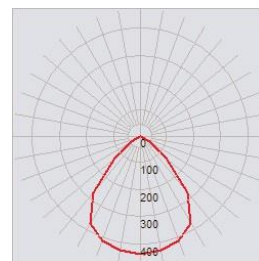

Astreo LED Anti-Ligature Downlight

Unique luminaire for secure health and custodial installations.

Designed with unique cast housing to cope with high lumen outputs, easy-fit installation with slim line anti-ligature bezel with tamper proof secure fixings

- 195mm Ø
- Range of colours including white, silver, grey & black
- Wide range of optics
- High performance, long life Samsung LED's
- DALI dimming option
- Maintained emergency
- Range of colour temperatures 2700K, 3000K & 4000K

Reflector

Product	Astreo 1500 AL	Astreo 2000 AL	Astreo 3000 AL	Astreo 2250 AL	Astreo 2500 AL	Astreo 3200 AL
L x W x H mm	250 x 250 x 80	250 x 250 x 80	250 x 250 x 80	250 x 250 x 80	250 x 250 x 80	250 x 250 x 80
Ctt Watts	14.4	22	30.3	20.7	20.7	30
Luminaire Lumens	1500	2000	3000	2250	2500	3200
LL/CW.	104	94.4	99	109	121	106.7
Color Temp K	4000K	4000K	4000K	4000K	4000K	4000K
Ra	>80	>80	>80	>80	>80	>80
Color Consistency	SDCM 2	SDCM 2	SDCM 2	SDCM 2	SDCM 2	SDCM 2
L70/B10	>75k	>75k	>75k	>75k	>75k	>75k
Product Number	PA 10001-0