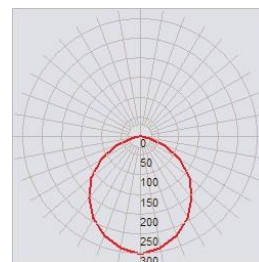

- 195mm Ø
- Range of colours including white, silver, grey & black
- Wide range of optics
- High performance, long life Samsung LED's
- DALI dimming option
- Maintained emergency
- Range of colour temperatures 2700K, 3000K & 4000K

Diffuser

Reflector

Diamond facet reflector

Specular reflector

Domed high impact diffuser

Product	Astreo 1500 AL	Astreo 2000 AL	Astreo 3000 AL	Astreo 2250 AL	Astreo 2500 AL	Astreo 3200 AL
L x W x H mm	250 x 250 x 80	250 x 250 x 80	250 x 250 x 80	250 x 250 x 80	250 x 250 x 80	250 x 250 x 80
Ctt Watts	14.4	22	30.3	20.7	20.7	30
Luminaire Lumens	1500	2000	3000	2250	2500	3200
LL/CW.	104	94.4	99	109	121	106.7
Color Temp K	4000K	4000K	4000K	4000K	4000K	4000K
Ra	>80	>80	>80	>80	>80	>80
Color Consistency	SDCM 2	SDCM 2	SDCM 2	SDCM 2	SDCM 2	SDCM 2
L70/B10	>75k	>75k	>75k	>75k	>75k	>75k
Product Number	PA 10001-0					