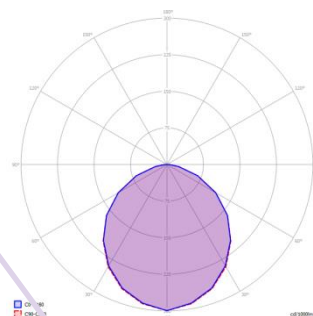

Astreo-M recessed 122mm Ø LED downlight, complements the Astreo range with a smaller form factor.

Designed with unique cast housing and high transmission satin opal diffuser with white bezel as standard.

Product

Product	Astreo M 800	Astreo M 1100	Astreo M 1300	Astreo M 1500
L x W x H	152mm x 52mm	152mm x 52mm	152mm x 52mm	152mm x 52mm
Wattage	7.75	11.3	13.12	16.63
Luminaire Lumens	820	1076	1222	1440
LL/CW.	106	95	93	87
Color Temp K	3000K/4000K	3000K/4000K	3000K/4000K	3000K/4000K
Ra	80	80	80	80
Color Consistency	2	2	2	2
L70/B10	92,500	92,500	92,500	92,500
Product Number	PA 10272-0	PA 10272-0	PA 10272-0	PA 10272-0