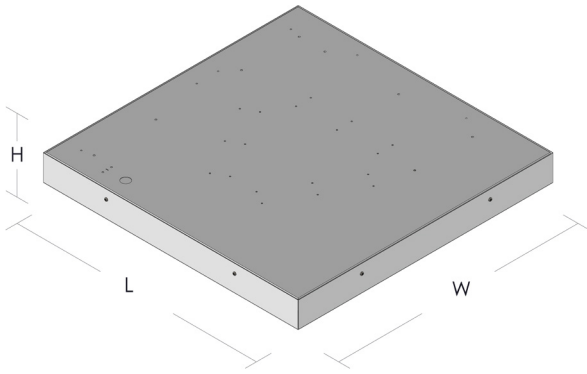

Circulo

Elegant recessed LED luminaire for all-round lighting in public space and corridors.

High performance 600x600mm LED luminaire with semi-recessed moulded diffuser and satin opal PETG optic.

- RAL9016M as standard, other colours available on request.
- Suitable for 15mm exposed T ceilings as standard, others available on request
- Various dimming options, including DALI, Switch Dim ect.
- Emergency options available
- Range of colour temperatures 3000K, 4000K & 6000K
- 5 Year Guarantee

Product Code Builder

Type	Description	Code
Product	Circulo	Circulo
Delivered Output lms	1760	1760
	3136	3136
	3000 Kelvin	3K
Colour Temperature	4000 Kelvin	4K
	6000 Kelvin	6K
	Fixed Output	FO
Dimming Options	Dali	A1
	DSI	A2
	Switch Dim	A3
	1-10v	A4
	Casambi	A5
Emergency Options	Standard 3 hour	EM3
	DALI/EMPRO	EMD
	Self Test	EMS

Example Code: Circulo 1760 3K EM3

Circulo

Product	L x W x H (mm)	Ctt Watts	Luminaire / Lumens	LL / CW	Colour Temp	Ra	Colour Consistency	L70 / B10
Circulo 3000	595 x 595 x 60	22	1760	93	4000K	>80	SDCM 2	>75K
Circulo 5000	595 x 595 x 60	42	3136	75	4000K	>80	SDCM 2	>75K