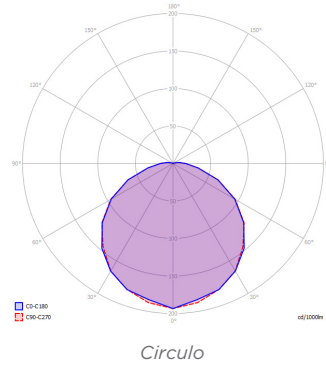

Circulo

Elegant recessed LED luminaire for all-round lighting in public space and corridors.

High performance 600x600mm LED luminaire with semi-recessed moulded diffuser and satin opal PETG optic.

- RAL9016M as standard, other colours available on request.
- Suitable for 15mm exposed T ceilings as standard, others available on request
- Various dimming options, including DALI, Switch Dim ect.
- Emergency options available
- Range of colour temperatures 3000K, 4000K & 6000K
- 5 Year Guarantee

Example Code: Circulo 1760 3K EM3

Circulo

Product	L x W x H (mm)	Ctt Watts	Luminaire / Lumens	LL / CW	Colour Temp	Ra	Colour Consistency	L70 / B10
Circulo 3000	595 x 595 x 60	22	1760	93	4000K	>80	SDCM 2	>75K
Circulo 5000	595 x 595 x 60	42	3136	75	4000K	>80	SDCM 2	>75K