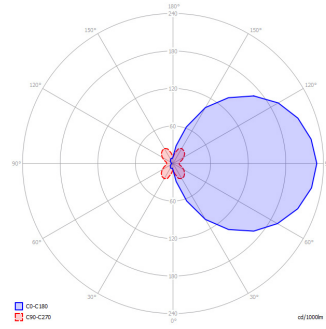

Muro

Contemporary luminaire, ideal for stairwells, corridors & circulation areas.

Fabricated steel chassis with thermoformed PETG diffusion wings.

- RAL9016M as standard, other RAL colours available on request.
- Efficacy of upto 111 lm/W
- IP20
- Suitable for surface mounting on walls and ceilings.
- Various dimming options, including DALI, Switch Dim etc.
- Emergency options available
- Range of colour temperatures 3000K, 4000K & 6000K
- 5 Year Guarantee

Product Code Builder

Type	Description	Code
Product	Muro	MURO
Size	320 x 320	300
	470 x 470	450
	620 x 620	600
Colour Temperature	Warm White	3K
	Neutral White	4K
	Cool White	6K
Dimming Options	Fixed Output	FO
	Dali	A1
	DSI	A2
	Switch Dim	A3
	1-10v	A4
Emergency	Casambi	A5
	Standard 3 hour	EM3
	DALI/EMPRO	EMD
	Self Test	EMS

Example Code: MURO 300 3K FO EM3

Muro

Muro 300

Product	L x W x H (mm)	Ctt Watts	Luminaire / Lumens	LL / CW	Colour Temp	Ra	Colour Consistency	L70 / B10
Muro 300	320 x 320 x 50	14	1460	104	4000K	>80	SDCM 2	>75K
Muro 450	470 x 470 x 55	20	2219	111	4000K	>80	SDCM 2	>75K
Muro 600	620 x 620 x 60	27	3010	111	4000K	>80	SDCM 2	>75K