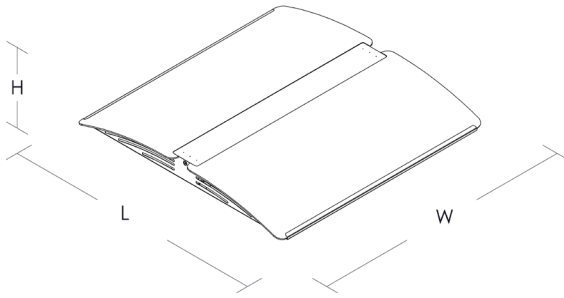

Muro

Contemporary luminaire, ideal for stairwells, corridors & circulation areas.

Fabricated steel chassis with thermoformed PETG diffusion wings.

- RAL9016M as standard, other RAL colours available on request.
- Efficacy of upto 111 lm/W
- IP20
- Suitable for surface mounting on walls and ceilings.
- Various dimming options, including DALI, Switch Dim etc.
- Emergency options available
- Range of colour temperatures 3000K, 4000K & 6000K
- 5 Year Guarantee

Product Code Builder

Type	Description	Code
Product	Muro	MURO
Size	320 x 320	300
	470 x 470	450
	620 x 620	600
Colour Temperature	Warm White	3K
	Neutral White	4K
	Cool White	6K
Dimming Options	Fixed Output	FO
	Dali	A1
	DSI	A2
	Switch Dim	A3
	1-10v	A4
Emergency	Casambi	A5
	Standard 3 hour	EM3
	DALI/EMPRO	EMD
	Self Test	EMS

Example Code: MURO 300 3K FO EM3

Muro

Muro 300

Product	L x W x H (mm)	Ctt Watts	Luminaire / Lumens	LL / CW	Colour Temp	Ra	Colour Consistency	L70 / B10
Muro 300	320 x 320 x 50	14	1460	104	4000K	>80	SDCM 2	>75K
Muro 450	470 x 470 x 55	20	2219	111	4000K	>80	SDCM 2	>75K
Muro 600	620 x 620 x 60	27	3010	111	4000K	>80	SDCM 2	>75K