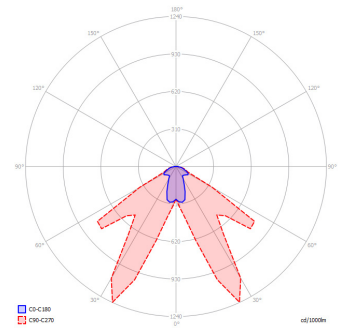

Example Code: PAE-ACC W B R EM3

Black Finish

Internal Components

PAE-ACC

Open Area

Corridor Beam

Product	L x W x H (mm)	Ctt Watts	Luminaire / Lumens	LL / CW	Colour Temp	Ra	Colour Consistency	L70 / B10
PAE-ACC	142 x 142 x 43	<3	260	-	4000K	-	-	-