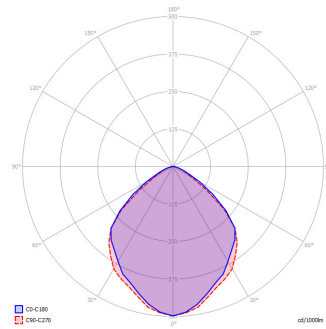

Example Code: PAE-ACC W B R EM3

Black Finish

Internal Components

PAE-ACC

Open Area

Corridor Beam

Product	L x W x H (mm)	Ctt Watts	Luminaire / Lumens	LL / CW	Colour Temp	Ra	Colour Consistency	L70 / B10
PAE-ACC	142 x 142 x 43	<3	260	-	4000K	-	-	-