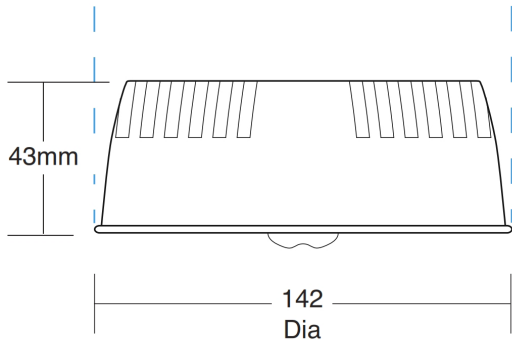

Example Code: PAE-ACC W B R EM3

Black Finish

Internal Components

PAE-ACC

Open Area

Corridor Beam

Product	L x W x H (mm)	Ctt Watts	Luminaire / Lumens	LL / CW	Colour Temp	Ra	Colour Consistency	L70 / B10
PAE-ACC	142 x 142 x 43	<3	260	-	4000K	-	-	-

Mounting height Hm (m)	Corridor		Wide	
	Spacing (m) min 0.5Lux open area	Spacing (m) min 1Lux escape	Spacing (m) min 0.5Lux open area	Spacing (m) min 1Lux escape
2	n/a	14.0	13.9	12.8
2.5	n/a	15.3	15.1	14.0
3	n/a	16.5	14.8	13.6