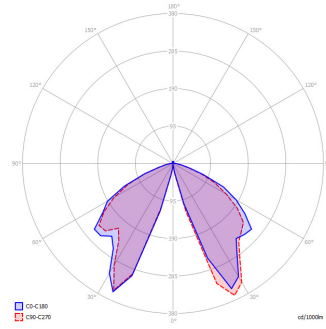

Example Code: PAEX-BOL 360 FO

PAEX-BOL

Standard

180° Shield

| Product | A x D (mm) | Ctt Watts | Luminaire / Lumens | LL / CW | Colour Temp | Ra | Colour Consistency | L70 / B10 |
|--------------|------------|-----------|--------------------|---------|-------------|-----|--------------------|-----------|
| PAEX-BOL 360 | 865 x 120 | 19 | 674 | 36 | 4000K | >80 | SDCM 2 | 147K |
| PAEX-BOL 180 | 865 x 120 | 19 | 488 | 26 | 4000K | >80 | SDCM 2 | 147K |