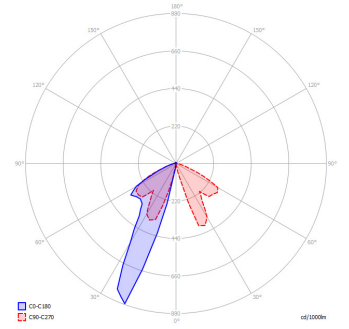

Example Code: PAEX-BOL 360 FO

PAEX-BOL

Standard

180° Shield

| Product | A x D (mm) | Ctt Watts | Luminaire / Lumens | LL / CW | Colour Temp | Ra | Colour Consistency | L70 / B10 |
|--------------|------------|-----------|--------------------|---------|-------------|-----|--------------------|-----------|
| PAEX-BOL 360 | 865 x 120 | 19 | 674 | 36 | 4000K | >80 | SDCM 2 | 147K |
| PAEX-BOL 180 | 865 x 120 | 19 | 488 | 26 | 4000K | >80 | SDCM 2 | 147K |