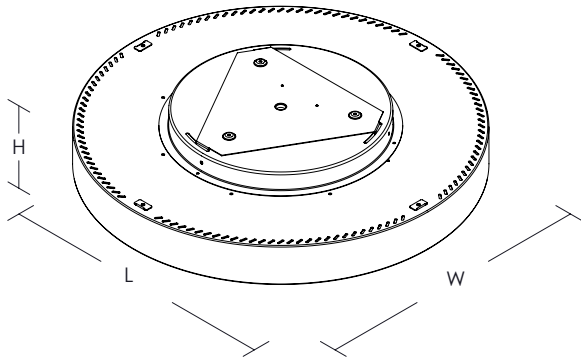

DRM 500

PAP-DRM

Surface/suspended pendant drum. Recessing and semi-recessing accessory available.

Spun aluminium housing with retained opal PC diffuser. 80mm visible height.

- Various RAL colours on request, such as: RAL 9015M(WH), RAL9005M(BLK)
- Efficacy of upto 145 lm/W
- Various dimming options, including DALI, Switch Dim ect.
- Emergency options available
- Range of colour temperatures 3000K, 4000K & 6000K
- 5 Year Guarantee

DRM Suspended

DRM 900

Product Code Builder

| Type | Description | Code |
|--------------------|-----------------|-------|
| Product | PAP-DRM | DRM |
| Size & Output | 500 | 500 |
| | 500 Ho | 500HO |
| | 700 | 700 |
| | 700 HO | 700HO |
| | 900 | 900 |
| Colour Temperature | 900 HO | 900HO |
| | Warm White | 3K |
| | Neutral White | 4K |
| Optic | Cool White | 6K |
| | Opal | OP |
| Dimming Options | Fixed Output | FO |
| | Dali | A1 |
| | DSI | A2 |
| | Switch Dim | A3 |
| | 1-10v | A4 |
| Emergency | Casambi | A5 |
| | Standard 3 hour | EM3 |
| | DALI/EMPRO | EMD |
| | Self Test | EMS |

Example Code: PAP-DRM 500 3K OP FO EM3

PAP-DRM

| Product | L x W x H (mm) | Ctt Watts | Luminaire / Lumens | LL / CW | Colour Temp | Ra | Colour Consistency | L90 / B10 |
|----------------|----------------|-----------|--------------------|---------|-------------|-----|--------------------|-----------|
| PAP-DRM 500 | 500 x 500 x 80 | 35 | 3660 | 105 | 4000K | >80 | SDCM 2 | >54K |
| PAP-DRM 500 HO | 500 x 500 x 80 | 43 | 4500 | 105 | 4000K | >80 | SDCM 2 | >54K |
| PAP-DRM 700 | 700 x 700 x 80 | 43 | 4500 | 105 | 4000K | >80 | SDCM 2 | >54K |
| PAP-DRM 700 HO | 700 x 700 x 80 | 55.7 | 5700 | 102 | 4000K | >80 | SDCM 2 | >54K |
| PAP-DRM 900 | 900 x 900 x 80 | 56 | 8100 | 145 | 4000K | >80 | SDCM 2 | >50K |
| PAP-DRM 900 HO | 900 x 900 x 80 | 93 | 12600 | 135 | 4000K | >80 | SDCM 2 | >50K |