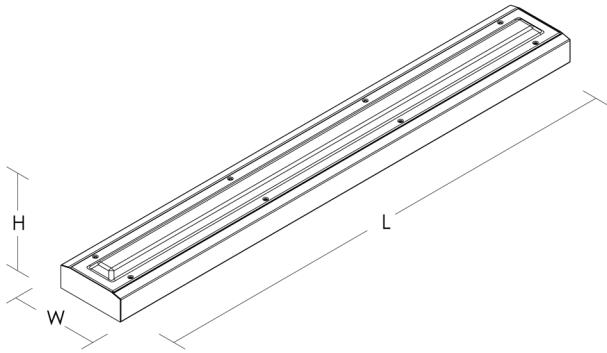

PAS-VR

PAS-VR-15-7900

Product	L x W x H (mm)	Ctt Watts	Luminaire / Lumens	LL / CW	Colour Temp	Ra	Colour Consistency	L70 / B10
VR-12 - 3500	1200 x 160 x 72	26	3562	137	4000K	>80	SDCM 2	>75K
VR-12 - 4800	1200 x 160 x 72	38	4800	126	4000K	>80	SDCM 2	>75K
VR-12 - 6300	1200 x 160 x 72	57	6339	111	4000K	>80	SDCM 2	>75K
VR-12 - 4400	1500 x 160 x 72	33	4438	134	4000K	>80	SDCM 2	>75K
VR-12 - 6000	1500 x 160 x 72	48	6035	125	4000K	>80	SDCM 2	>75K
VR-12 - 7900	1500 x 160 x 72	72	7908	110	4000K	>80	SDCM 2	>75K