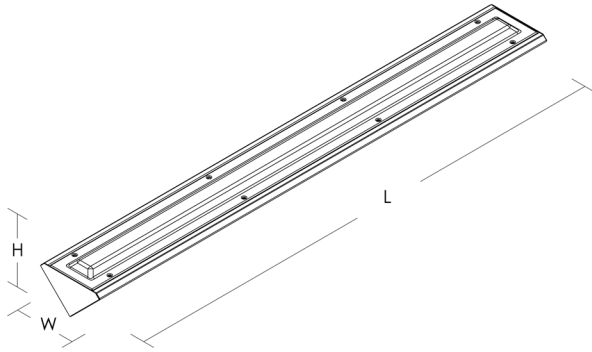

PAS-VRC

PAS-VRC is a cornice mount, anti-vandal, anti-ligature luminaire.

Heavy duty fabricated steel housing fitted with high impact polycarbonate diffuser.

- RAL9016 as standard, other RAL colours available on request.
- Efficacy of upto 137 lm/W
- For cornice mounting on walls & ceilings, (Anti-ligature only installed with anti-pick mastic).
- Various dimming options, including DALI, Switch Dim etc.
- Emergency options available
- Range of colour temperatures 3000K, 4000K & 6000K
- 5 Year Guarantee

Product Code Builder

Type	Description	Code
Product	PAS-VRC	VRC
Delivered Output lms	3562 (1200mm)	12-3500
	4800 (1200mm)	12-4800
	6339 (1200mm)	12-6300
	4438 (1500mm)	15-4400
	6035 (1500mm)	15-6000
Colour Temperature	7908 (1500mm)	15-7900
	Warm White	3K
	Neutral White	4K
Dimming Options	Cool White	6K
	Fixed Output	FO
	Dali	A1
	DSI	A2
	Switch Dim	A3
Emergency	1-10v	A4
	Casambi	A5
	Standard 3 hour	EM3
	DALI/EMPRO	EMD
	Self Test	EMS

Example Code: VRC 12 3500 3K FO EM3

PAS-VRC

PAS-VRC 15 7900

Product	L x W x H (mm)	Ctt Watts	Luminaire / Lumens	LL / CW	Colour Temp	Ra	Colour Consistency	L70 / B10
VRC-12 - 3500	1200 x 160 x 72	26	3562	137	4000K	>80	SDCM 2	>75K
VRC-12 - 4800	1200 x 160 x 72	38	4800	126	4000K	>80	SDCM 2	>75K
VRC-12 - 6300	1200 x 160 x 72	57	6339	111	4000K	>80	SDCM 2	>75K
VRC-12 - 4400	1500 x 160 x 72	33	4438	134	4000K	>80	SDCM 2	>75K
VRC-12 - 6000	1500 x 160 x 72	48	6035	125	4000K	>80	SDCM 2	>75K
VRC-12 - 7900	1500 x 160 x 72	72	7908	110	4000K	>80	SDCM 2	>75K