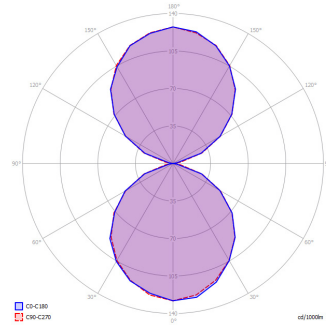

PAW-BOX

PAW-BOX

Product	L x W x H (mm)	Ctt Watts	Luminaire / Lumens	LL / CW	Colour Temp	Ra	Colour Consistency	L70 / B10
PAW-BOX 750	115 x 225 x 110	6.8	734	108	4000K	>80	SDCM 2	>75K
PAW-BOX 1000	115 x 225 x 110	10.1	1004	99	4000K	>80	SDCM 2	>75K
PAW-BOX 1350	115 x 225 x 110	14.7	1329	90	4000K	>80	SDCM 2	>75K