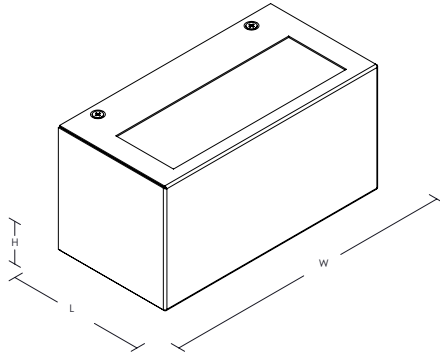

PAW-BOX

PAW-BOX

Product	L x W x H (mm)	Ctt Watts	Luminaire / Lumens	LL / CW	Colour Temp	Ra	Colour Consistency	L70 / B10
PAW-BOX 750	115 x 225 x 110	6.8	734	108	4000K	>80	SDCM 2	>75K
PAW-BOX 1000	115 x 225 x 110	10.1	1004	99	4000K	>80	SDCM 2	>75K
PAW-BOX 1350	115 x 225 x 110	14.7	1329	90	4000K	>80	SDCM 2	>75K