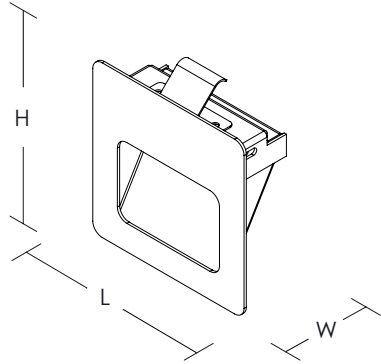

PAWR-NL

Recessed high efficiency wall luminaire perfect for use as a night light or for decorative applications.

- RAL9016 as standard, other RAL colours available on request.
- Efficacy of upto 128 lm/W
- Various dimming options, including DALI, Switch Dim etc.
- Emergency options available
- Range of colour temperatures 3000K, 4000K & 5700K
- 5 Year Guarantee

Product Code Builder

Type	Description	Code
Product	PAWR-NL	NL
Delivered Output lms	282	300
	553	550
	Warm White	3K
Colour Temperature	Neutral White	4K
	Cool White	5.7K
	Fixed Output	FO
Dimming Options	Dali	A1
	DSI	A2
	Switch Dim	A3
	1-10v	A4
	Casambi	A5
Emergency	Standard 3 hour	EM3
	DALI/EMPRO	EMD
	Self Test	EMS

Example Code: NL 300 3K FO EM3

PAWR-NL

Product	L x W x H (mm)	Ctt Watts	Luminaire / Lumens	LL / CW	Colour Temp	Ra	Colour Consistency	L70 / B10
PAWR-NL	80 x 30 x 80	2.2	282	128	4000K	>80	SDCM 2	>75K
PAWR-NL HO	80 x 30 x 80	4.4	553	126	4000K	>80	SDCM 2	>75K