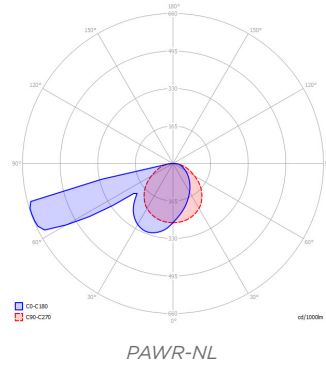

PAWR-NL

Recessed high efficiency wall luminaire perfect for use as a night light or for decorative applications.

- RAL9016 as standard, other RAL colours available on request.
- Efficacy of upto 128 lm/W
- Various dimming options, including DALI, Switch Dim etc.
- Emergency options available
- Range of colour temperatures 3000K, 4000K & 5700K
- 5 Year Guarantee

Product Code Builder

Type	Description	Code
Product	PAWR-NL	NL
Delivered Output lms	282	300
	553	550
	Warm White	3K
Colour Temperature	Neutral White	4K
	Cool White	5.7K
	Fixed Output	FO
Dimming Options	Dali	A1
	DSI	A2
	Switch Dim	A3
	1-10v	A4
	Casambi	A5
Emergency	Standard 3 hour	EM3
	DALI/EMPRO	EMD
	Self Test	EMS

Example Code: NL 300 3K FO EM3

PAWR-NL

Product	L x W x H (mm)	Ctt Watts	Luminaire / Lumens	LL / CW	Colour Temp	Ra	Colour Consistency	L70 / B10
PAWR-NL	80 x 30 x 80	2.2	282	128	4000K	>80	SDCM 2	>75K
PAWR-NL HO	80 x 30 x 80	4.4	553	126	4000K	>80	SDCM 2	>75K