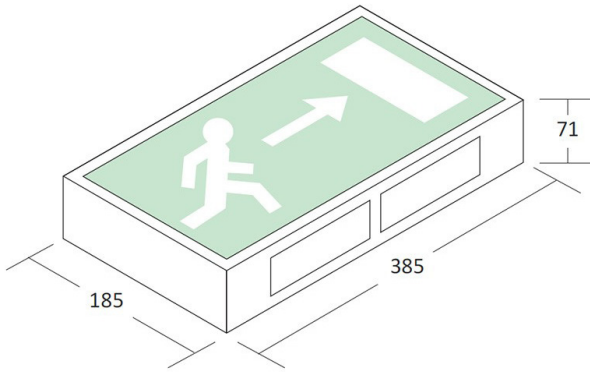

PAE-MET

Product	L x W x H (mm)	Ctt Watts	Luminaire / Lumens	LL / CW	Colour Temp	Ra	Colour Consistency	L70 / B10
PAE MET	385 x 185 x 71	3.0	-	-	4000K	>80	SDCM 2	>50K