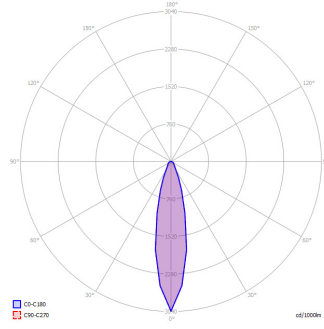

Example Code: PAE-MTS(F) WB EM3

Different Optics

Wall Installation

PAE-MTS(F)

Product	L x W x H (mm)	Ctt Watts	Luminaire / Lumens	LL / CW	Colour Temp	Ra	Colour Consistency	L70 / B10
PAE MTS(F)	186 x 108 x 55	4	220	-	4000K	>80	SDCM 2	>50K