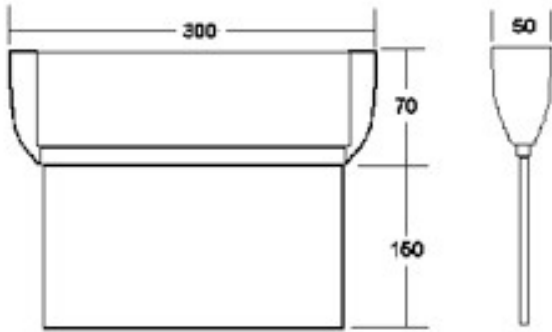

Example Code: PAE-SLD SUS W UA EM3

Suspension Mounted

Recessed Mounted

PAE-SLD

Product	L x W x H (mm)	Ctt Watts	Luminaire / Lumens	LL / CW	Colour Temp	Ra	Colour Consistency	L70 / B10
PAE SLD	300 x 220 x 50	4.5	-	-	4000K	>80	SDCM 2	>50K
PAE SLD R	355 x 216 x 112	4.5	-	-	4000K	>80	SDCM 2	>50K