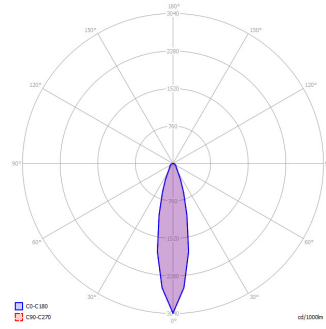

Product Code Builder

Type	Description	Code
Product	PAE-TS	TS
	Standard 3 hour	EM3
Emergency	DALI/EMPRO	EMD
	Self Test	EMS

Example Code: PAE-TS EM3

Projector Head

Wall Installation

PAE-TS

Product	L x W x H (mm)	Ctt Watts	Luminaire / Lumens	LL / CW	Colour Temp	Ra	Colour Consistency	L70 / B10
PAE TS	275 x 300 x 55	6	760	-	4000K	>80	SDCM 2	>50K