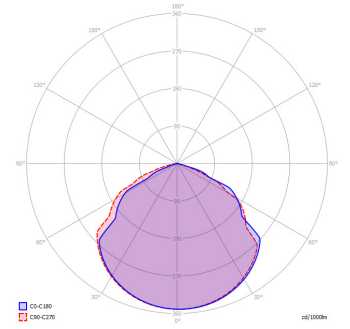

Pole Adapter

Slip Fitting Adapter

Product Code Builder

Type	Description	Code
Product	PAEX-HWK	HWK
Wattage	81W	81
	112W	112
Colour Temperature	Neutral White	4K
	Cool White	5K
Optics	Single Fuse	I
	Double Fuse	II
	Surge Protection	III
	Photocell Receptacle	IV
	Photocell 120VAC	V
Mounting Options	Two Piece Swivel	BR
	Yoke	Y
	Mounting Arm	MA
Mounting Options	Kitty Hawk	KA
	Easy Hang	EH
	Slip Fitter	SF
	No Mount	NM
Dimming Options	Fixed Output	FO
	Dali	A1
	DSI	A2
	Switch Dim	A3
	1-10v	A4
	Casambi	A5

Example Code: PAEX-HWK 4K IV SF FO

PAEX-HWK

PAEX-HWK-112W w/
Type 1 optic

PAEX-HWK-81W w/
Type 5 optic

Product	D x B x A (mm)	Ctt Watts	Luminaire / Lumens	LL / CW	Colour Temp	Ra	Colour Consistency	L70 / B10
PAEX-HWK-81- I	340 x 381 x 92	81	10099	120	5000K	>80	SDCM 2	>320K
PAEX-HWK-81- II	340 x 381 x 92	81	9634	114	5000K	>80	SDCM 2	>320K
PAEX-HWK-81- III	340 x 381 x 92	81	10583	126	5000K	>80	SDCM 2	>320K
PAEX-HWK-81- IV	340 x 381 x 92	81	9940	118	5000K	>80	SDCM 2	>320K
PAEX-HWK-81- V	340 x 381 x 92	81	10095	120	5000K	>80	SDCM 2	>320K
PAEX-HWK-112- I	340 x 381 x 92	112	14629	121	5000K	>80	SDCM 2	>320K
PAEX-HWK-112- II	340 x 381 x 92	112	13955	115	5000K	>80	SDCM 2	>320K
PAEX-HWK-112- III	340 x 381 x 92	112	15331	127	5000K	>80	SDCM 2	>320K
PAEX-HWK-112- IV	340 x 381 x 92	112	13499	112	5000K	>80	SDCM 2	>320K
PAEX-HWK-112- V	340 x 381 x 92	112	14624	121	5000K	>80	SDCM 2	>320K