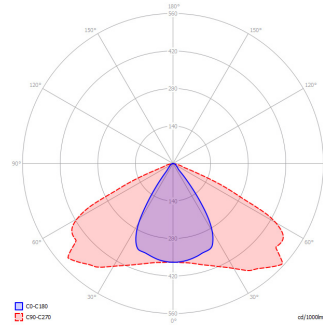

Pole Adapter

Slip Fitting Adapter

Product Code Builder

Type	Description	Code
Product	PAEX-HWK	HWK
Wattage	81W	81
	112W	112
Colour Temperature	Neutral White	4K
	Cool White	5K
Optics	Single Fuse	I
	Double Fuse	II
	Surge Protection	III
	Photocell Receptacle	IV
	Photocell 120VAC	V
Mounting Options	Two Piece Swivel	BR
	Yoke	Y
	Mounting Arm	MA
Mounting Options	Kitty Hawk	KA
	Easy Hang	EH
	Slip Fitter	SF
	No Mount	NM
Dimming Options	Fixed Output	FO
	Dali	A1
	DSI	A2
	Switch Dim	A3
	1-10v	A4
	Casambi	A5

Example Code: PAEX-HWK 4K IV SF FO

PAEX-HWK

PAEX-HWK-112W w/
Type 1 optic

PAEX-HWK-81W w/
Type 5 optic

Product	D x B x A (mm)	Ctt Watts	Luminaire / Lumens	LL / CW	Colour Temp	Ra	Colour Consistency	L70 / B10
PAEX-HWK-81- I	340 x 381 x 92	81	10099	120	5000K	>80	SDCM 2	>320K
PAEX-HWK-81- II	340 x 381 x 92	81	9634	114	5000K	>80	SDCM 2	>320K
PAEX-HWK-81- III	340 x 381 x 92	81	10583	126	5000K	>80	SDCM 2	>320K
PAEX-HWK-81- IV	340 x 381 x 92	81	9940	118	5000K	>80	SDCM 2	>320K
PAEX-HWK-81- V	340 x 381 x 92	81	10095	120	5000K	>80	SDCM 2	>320K
PAEX-HWK-112- I	340 x 381 x 92	112	14629	121	5000K	>80	SDCM 2	>320K
PAEX-HWK-112- II	340 x 381 x 92	112	13955	115	5000K	>80	SDCM 2	>320K
PAEX-HWK-112- III	340 x 381 x 92	112	15331	127	5000K	>80	SDCM 2	>320K
PAEX-HWK-112- IV	340 x 381 x 92	112	13499	112	5000K	>80	SDCM 2	>320K
PAEX-HWK-112- V	340 x 381 x 92	112	14624	121	5000K	>80	SDCM 2	>320K