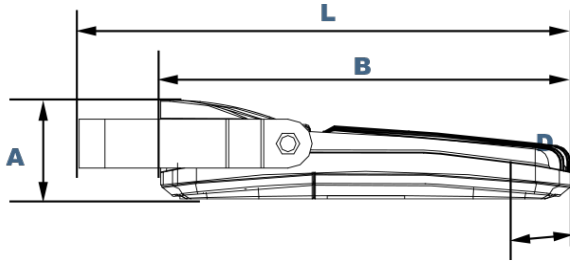

PAEX-HWK

PAEX-HWK-112W w/
Type 1 optic