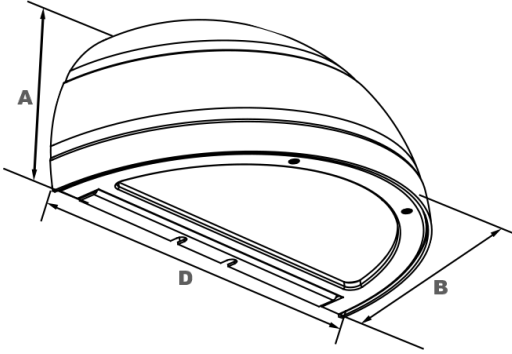

- RAL9005 as standard, other RAL colours available on request.
- IP66 Sealed LED Compartment.
- Mounting heights from 4 to 6 meters.
- Various dimming options, including DALI, Switch Dim etc.
- 5 Year Guarantee

# PAEX-ORI

Product	D x B x A (mm)	Ctt Watts	Luminaire / Lumens	LL / CW	Colour Temp	Ra	Colour Consistency	L70 / B10
PAEX-ORI	460 x 229 x 233	52	5344	102	5000K	>80	SDCM 2	>393K