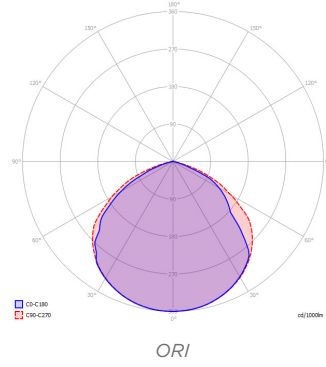

# PAEX-ORI

Product	D x B x A (mm)	Ctt Watts	Luminaire / Lumens	LL / CW	Colour Temp	Ra	Colour Consistency	L70 / B10
PAEX-ORI	460 x 229 x 233	52	5344	102	5000K	>80	SDCM 2	>393K