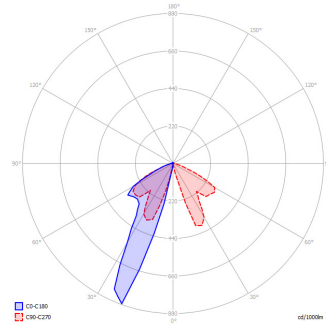

When mounted on walls between 2 to 6 meters the fixture provides accent wall wash pattern illumination.

- Available with full 360 degree or 180 degree cut of field.
- RAL9005 as standard, other RAL colours available on request.
- IP66 Sealed LED Compartment.
- Various dimming options, including DALI, Switch Dim etc.
- 5 Year Guarantee

PAEX-PTH

PTH with half shroud

Product	D x A (mm)	Ctt Watts	Luminaire / Lumens	LL / CW	Colour Temp	Ra	Colour Consistency	L70 / B10
PAEX-PTH	127 x 117	19	674	36	4000K	>80	SDCM 2	>147K