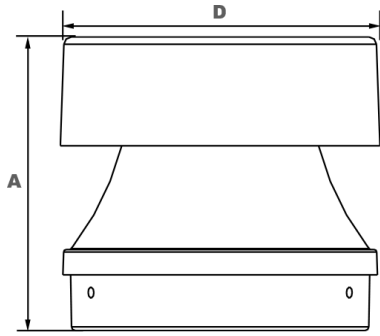

PAEX-PTH

PTH with half shroud

Product	D x A (mm)	Ctt Watts	Luminaire / Lumens	LL / CW	Colour Temp	Ra	Colour Consistency	L70 / B10
PAEX-PTH	127 x 117	19	674	36	4000K	>80	SDCM 2	>147K