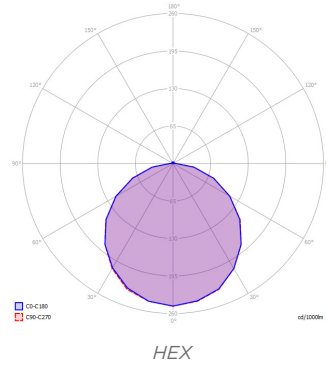

# PAP-HEX

Hexagonal shape pendant & feature luminaire.

- Standard colours of white, black or silver. Other RAL colours available on request.
- Efficacy of upto 145 lm/W
- Various dimming options, including DALI, Switch Dim etc.
- Emergency options available
- Range of colour temperatures 3000K & 4000K.
- 5 Year Guarantee

## Product Code Builder

Type	Description	Code
Product	PAP-HEX	HEX
Size & Output	500	500
	500 Ho	500HO
	700	700
	700 HO	700HO
	900	900
Colour Temperature	900 HO	900HO
	Warm White	3K
	Neutral White	4K
Dimming Options	Cool White	6K
	Fixed Output	FO
	Dali	A1
	DSI	A2
	Switch Dim	A3
	1-10v	A4
Emergency	Casambi	A5
	Standard 3 hour	EM3
	DALI/EMPRO	EMD
	Self Test	EMS

# PAP-HEX

Product	L x W x H (mm)	Ctt Watts	Luminaire / Lumens	LL / CW	Colour Temp	Ra	Colour Consistency	L70 / B10
PAP-HEX 500	500 x 435 x 83	35	3660	105	4000K	>80	SDCM 2	>54K
PAP-HEX 500 HO	500 x 435 x 83	43	4500	105	4000K	>80	SDCM 2	>54K
PAP-HEX 700	700 x 610 x 83	43	4500	105	4000K	>80	SDCM 2	>54K
PAP-HEX 700 HO	700 x 610 x 83	55.7	5700	102	4000K	>80	SDCM 2	>54K
PAP-HEX 900	900 x 785 x 83	56	8100	145	4000K	>80	SDCM 2	>50K
PAP-HEX 900 HO	900 x 785 x 83	93	12600	135	4000K	>80	SDCM 2	>50K