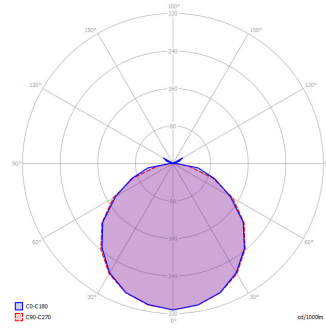

PAP-PAK

Linear Luminaire with domed diffuser suitable for a variety of different lighting applications.

- T5 & T8 Batten replacement in three lengths of 1200mm, 1500mm and 1800mm.
- RAL9016 as standard, others available on request
- Various dimming options, including DALI, Switch Dim etc.
- Emergency options available
- Range of colour temperatures 3000K, 4000K & 6000K
- 5 Year Guarantee

Product Code Builder

Type	Description	Code
Product	PAP-PAK	PAK
Length	1200	1200
	1500	1500
	1800	1800
Colour Temperature	Warm White	3K
	Neutral White	4K
	Cool White	6K
Dimming Options	Fixed Output	FO
	Dali	A1
	Switch Dim	A3
	1-10v	A4
	Casambi	A5
Emergency	Standard 3 hour	EM3
	DALI/EMPRO	EMD
	Self Test	EMS

Example Code: PAK 1500 3K A1 EM3

PAP-PAK

PAP-PAK-1800 6625

Product	L x W x H (mm)	Ctt Watts	Luminaire / Lumens	LL / CW	Colour Temp	Ra	Colour Consistency	L70 / B10
PAP-PAK 1200	1200 x 50 x 60	23.5	3314	141	4000K	>80	SDCM 2	>75K
PAP-PAK 1500	1500 x 50 x 60	34.5	4850	141	4000K	>80	SDCM 2	>75K
PAP-PAK 1800	1800 x 50 x 60	47.2	6625	140	4000K	>80	SDCM 2	>75K
PAP-PAK 1800 HI	1800 x 50 x 60	72.7	9800	135	4000K	>80	SDCM 2	>75K