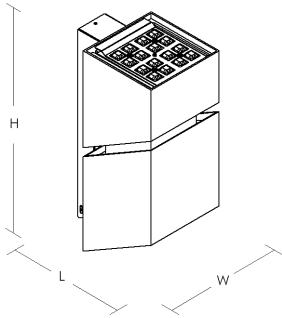

Example Code: AYR 8350 3K FO EM3

PAW-AYR

Product	L x W x H (mm)	Ctt Watts	Luminaire / Lumens	LL / CW	Colour Temp	Ra	Colour Consistency	L70 / B10
PAW-AYR	200 x 150 x 400	82	8352	102	4000K	>80	SDCM 2	>70K