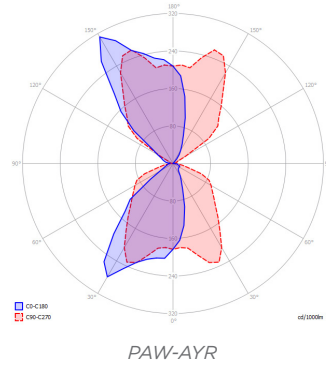

PAW-AYR

Product	L x W x H (mm)	Ctt Watts	Luminaire / Lumens	LL / CW	Colour Temp	Ra	Colour Consistency	L70 / B10
PAW-AYR	200 x 150 x 400	82	8352	102	4000K	>80	SDCM 2	>70K