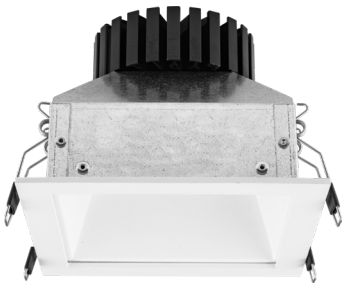

# Quadrina

Quadrina recessed downlight with deep regressed optic, innovative concave trim and compact aperture.

Comprising of steel housing and bezel with satin opal high transmission PC optic.

- White, Black or Silver as standard, other RAL colours available on request.
- Efficacy of upto 147 lm/W
- Various dimming options, including DALI, Switch Dim etc.
- Emergency options available
- Range of colour temperatures 3000K, 4000K & 6000K
- 5 Year Guarantee

## Product Code Builder

Type	Description	Code
Product	Quadrina	QDRA
Delivered Output lms	1358	1300
	2712	2700
Colour Temperature	Warm White	3K
	Neutral White	4K
	Cool White	6K
Optic	Opal	OP
	Specular	SP
Dimming Options	Fixed Output	FO
	Dali	A1
	DSI	A2
	Switch Dim	A3
	1-10v	A4
Emergency	Casambi	A5
	Standard 3 hour	EM3
	DALI/EMPRO	EMD
	Self Test	EMS

**Example Code:** QDRA 1300 3K OP FO EM3

*Specular Diamond Reflector*

*Flush Opal Diffuser*