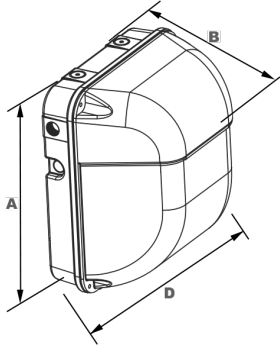

Scorpius

Product	D x B x A (mm)	Ctt Watts	Luminaire / Lumens	LL / CW	Colour Temp	Ra	Colour Consistency	L70 / B10
Scorpius	267 x 184 x 299	24	2295	96	4000K	>80	SDCM 2	>70K