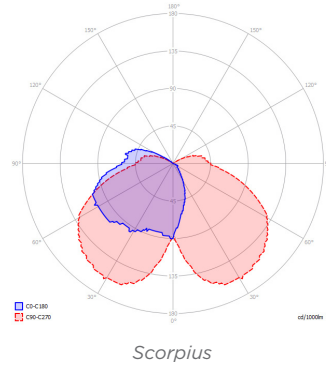

Product Code Builder

Type	Description	Code
Product	Scorpius	SCP
Dimming Options	Fixed Output	FO
	Dali	A1
	DSI	A2
	Switch Dim	A3
	1-10v	A4
	Casambi	A5

Example Code: SCP FO

Scorpius

Product	D x B x A (mm)	Ctt Watts	Luminaire / Lumens	LL / CW	Colour Temp	Ra	Colour Consistency	L70 / B10
Scorpius	267 x 184 x 299	24	2295	96	4000K	>80	SDCM 2	>70K