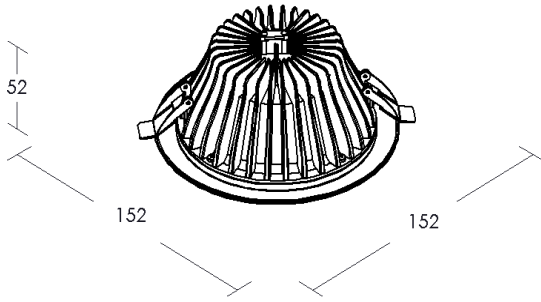

Diamond facet reflector

Astreo M

Astreo-M recessed 152mm Ø LED downlight, complements the Astreo range with a smaller form factor.

Designed with unique cast housing and high transmission satin opal diffuser with white bezel as standard.

- 152mm Ø overall size, needing a 122mm Ø cutout.
- Range of colours including: white, silver grey & black
- Wide range of optics
- High performance, long life Samsung LED's
- DALI dimming option
- Maintained emergency
- Range of colour temperatures 3000K, 4000K & 6000K

Diamond Facet with FINIO Diffuser

Domed high impact diffuser

Product Code Builder

Type	Description	Code
Product	Astreo M	AM
Delivered Output lms	1000	1000
	1500	1500
	2000	2000
	2500	2500
Colour Temperature	Warm White	3K
	Natural White	4K
	Cool White	6K
Optic	Flush	F
	Dome	D
	Diamond Facet	DF
	Specular	S
Bezel Colour	White	W
	Silver	S
	Black	B
FINIO	Clear	FHC
	Frost	FHF
	Green	FHG
	Blue	FHB
	Red	FHR
	Orange	FHO
Dimming Options	Fixed Output	FO
	Dali	A1
	DSI	A2
	Switch Dim	A3
	1-10v	A4
	Casambi	A5
Emergency	Standard 3 hour	EM3
	DALI/EMPRO	EMD
	Self Test	EMS

Example Code: AM 1000 3K D WH DSI FHF EM3

Astreo M

Astreo M Flush

Astreo M Specular

Product	L x W x H (mm)	Ctt Watts	Luminaire / Lumens	LL / CW	Colour Temp	Ra	Colour Consistency	L70 / B10
Astreo M 1000	152 x 152 x 52	9.2	1100	120	3000K/4000K	>80	SDCM 2	>92.5K
Astreo M 1500	152 x 152 x 52	13.3	1601	120	3000K/4000K	>80	SDCM 2	>92.5K
Astreo M 2000	152 x 152 x 52	17.3	2073	120	3000K/4000K	>80	SDCM 2	>92.5K
Astreo M 2500	152 x 152 x 52	20.3	2434	120	3000K/4000K	>80	SDCM 2	>92.5K