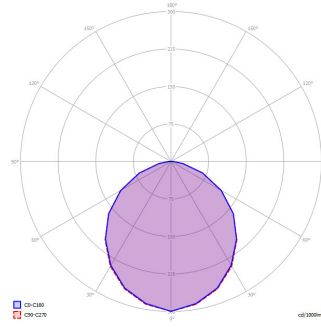

- 152mm Ø overall size, needing a 122mm Ø cutout.
- Range of colours including: white, silver grey & black
- Wide range of optics
- High performance, long life Samsung LED's
- DALI dimming option
- Maintained emergency
- Range of colour temperatures 3000K, 4000K & 6000K

Example Code: AM 1000 3K D WH DSI FHF EM3

Astreo M

Astreo M Flush

Astreo M Specular

Product	L x W x H (mm)	Ctt Watts	Luminaire / Lumens	LL / CW	Colour Temp	Ra	Colour Consistency	L70 / B10
Astreo M 1000	152 x 152 x 52	9.2	1100	120	3000K/4000K	>80	SDCM 2	>92.5K
Astreo M 1500	152 x 152 x 52	13.3	1601	120	3000K/4000K	>80	SDCM 2	>92.5K
Astreo M 2000	152 x 152 x 52	17.3	2073	120	3000K/4000K	>80	SDCM 2	>92.5K
Astreo M 2500	152 x 152 x 52	20.3	2434	120	3000K/4000K	>80	SDCM 2	>92.5K

*Values taken from a specular reflector