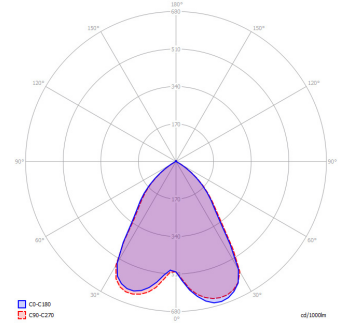

Diamond Facet with FINIO Diffuser

Domed high impact diffuser

Product Code Builder

Type	Description	Code
Product	Astreo M	AM
Delivered Output lms	1000	1000
	1500	1500
	2000	2000
	2500	2500
Colour Temperature	Warm White	3K
	Natural White	4K
	Cool White	6K
Optic	Flush	F
	Dome	D
	Diamond Facet	DF
	Specular	S
Bezel Colour	White	W
	Silver	S
	Black	B
FINIO	Clear	FHC
	Frost	FHF
	Green	FHG
	Blue	FHB
	Red	FHR
	Orange	FHO
Dimming Options	Fixed Output	FO
	Dali	A1
	DSI	A2
	Switch Dim	A3
	1-10v	A4
	Casambi	A5
Emergency	Standard 3 hour	EM3
	DALI/EMPRO	EMD
	Self Test	EMS

Example Code: AM 1000 3K D WH DSI FHF EM3

Astreo M

Astreo M Flush

Astreo M Specular

Product	L x W x H (mm)	Ctt Watts	Luminaire / Lumens	LL / CW	Colour Temp	Ra	Colour Consistency	L70 / B10
Astreo M 1000	152 x 152 x 52	9.2	1100	120	3000K/4000K	>80	SDCM 2	>92.5K
Astreo M 1500	152 x 152 x 52	13.3	1601	120	3000K/4000K	>80	SDCM 2	>92.5K
Astreo M 2000	152 x 152 x 52	17.3	2073	120	3000K/4000K	>80	SDCM 2	>92.5K
Astreo M 2500	152 x 152 x 52	20.3	2434	120	3000K/4000K	>80	SDCM 2	>92.5K

*Values taken from a specular reflector