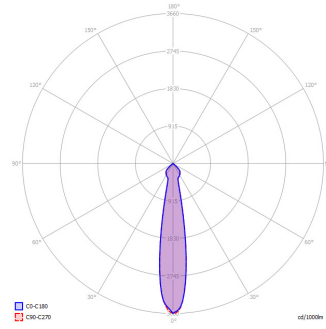

- RAL9005 as standard, others available on request
- Available in a choice of beam angles 10°, 30° and 60°.
- Optional Dali Dimming.
- Emergency options available
- Range of colour temperatures 3000K, 4000K & 6000K
- 5 Year Guarantee

Example Code: PAT-TL125 1400 3K A1

PAT-TL125

PAT-TL125

| Product | L x W (mm) | Ctt Watts | Luminaire / Lumens | LL / CW | Colour Temp | Ra | Colour Consistency | L70 / B10 |
|-----------|------------|-----------|--------------------|---------|-------------|-----|--------------------|-----------|
| PAT-TL125 | 172 x 125 | 12.6 | 1400 | 111 | 4000K | >80 | SDCM 2 | >92K |