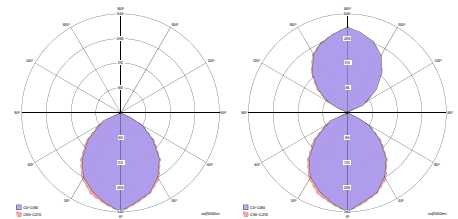

3K 4K 2.7-5.7K

IP20

EM3

SS50-D-O

SS50-DI-O

Technical

| | |
|--------------------|---|
| Product | SubSpace 50 |
| Mounting type | Suspended |
| Standard Lengths | 870-2960mm |
| Custom Lengths | 140mm increments |
| Lumen/M | 1100-5500 Lm/M |
| Efficacy | Up to 115 lm/W |
| Colour Temperature | Warm White (3K) Neutral White (4K) Tunable White (2.7K >5.7K) |
| Optics | Opal diffuser Microprism (UGR<19) Louvre Drop diffuser Daisy |
| Control | DALI 1-100%, DSI, 1-10V, Casambi, Bluetooth, Fixed output, Industry DALI, Industry Fixed Output, DALI 10-100% |
| Emergency | 3 hour, DALI, Self-Test |
| Rendering | Ra80+ |
| IP Rating | IP20 |
| Safety Class | Class 1 |
| MacAdam | SDCM 2 |
| L70/B10 | >75K |