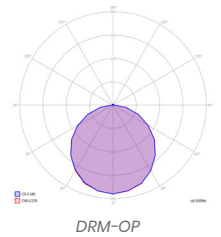

Technical

Product	PAP-DRM
Mounting type	Surface Suspended
Diameters	300-900mm
Lumens	1512 - 12920lm
Efficacy	Upto 148 lm/W
Colour Temperature	Warm White (3K) Neutral White (4K)
Optics	Opal diffuser
Control	DALI 1-100%, DSI, 1-10V, Casambi, Bluetooth
Emergency	3 hour, DALI, Self-Test
Rendering	Ra80+
IP Rating	IP20
Safety Class	Class 1
MacAdam	SDCM 2
L70/B10	>50K