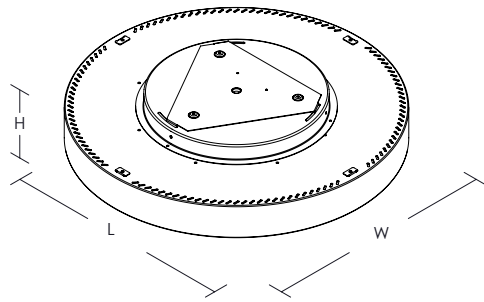

P&A PAP-DRM

Surface mounted version shown above