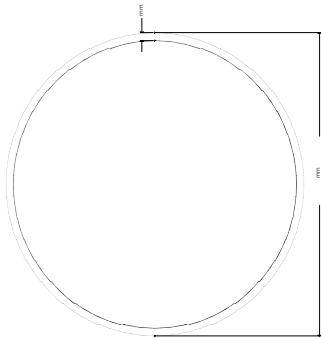

P&A PAP-HALO

Dimensions

DØ	H	RAL	Code	Colour Swatch
900	30	White	9016M	
1200	30	Black	9005	
1500	30	Silver	9006	
2000	30	Custom*	Custom*	

All dimensions are measured in millimetres (mm)

Finish

*Custom Colours upon request

Ancillaries

Wire Suspensions	Code	3m Wire suspension kit (supplied as standard)	Decorative Ceiling Rose, with 6 Way Wago terminal.
3m Wire suspension kit	HALO-WS-3M		
Custom length (1m increments)	HALO-WS-ZM		

Clear 0.75mm², Supply Cable

3 core, Clear, 3m	FL-3C-C-3M
3 core, Clear, Custom Length*	FL-3C-C-ZM
5 core, Clear, 3m	FL-5C-C-3M
5 core, Clear, Custom Length*	FL-5C-C-ZM
6 core, Clear, 3m	FL-6C-C-3M
6 core, Clear, Custom Length*	FL-6C-C-ZM

Black 0.75mm², Supply Cable

3 core, Black, 3m	FL-3C-B-3M
3 core, Black, Custom Length*	FL-3C-B-ZM
5 core, Black, 3m	FL-5C-B-3M
5 core, Black, Custom Length*	FL-5C-B-ZM
6 core, Black, 3m	FL-6C-B-3M
6 core, Black, Custom Length*	FL-6C-B-ZM

White 0.75mm², Supply Cable

3 core, White, 3m	FL-3C-W-3M
3 core, White, Custom Length*	FL-3C-W-ZM
5 core, White, 3m	FL-5C-W-3M
5 core, White, Custom Length*	FL-5C-W-ZM
6 core, White, 3m	FL-6C-W-3M
6 core, White, Custom Length*	FL-6C-W-ZM

Decorative Ceiling Rose, with 6 Way Wago terminal (c/w central hole for single wire suspension fixing).

Silver RAL9006	CR-120-T-S
Black RAL9005	CR-120-T-B
White RAL9016	CR-120-T-W
Custom RAL Colour**	CR-120-T-Z

*Please replace Z with required cut meter length.

**Please replace Z with required Custom RAL Colour.