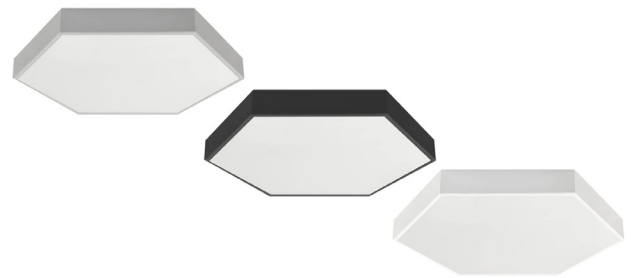

P&A PAP-HEX

Luminaire Order Builder

HEX9 (900mmØ)

STEP 1. Select Mounting	STEP 2. Current	STEP 3. CCT	STEP 4. Control	STEP 5. Finish	STEP 6. Emergency
SF Surface	45 450mA 8269Lm - 56W	3K 3000K	FO Fixed Output	W RAL9016M	E3 Standard 3 Hour
WS Wire Suspended	72 725mA 12920Lm - 93W	4K 4000K	A1 DALI 1-100%	B RAL9005	ED DALI/EMPRO
			A2 DSI	S RAL9006	ES Self-Test
			A3 Switch Dim	Z Custom	
			A4 1-10v		
			A5 Casambi		
			A6 Bluetooth		

All electrical and optical data subject to $\pm 10\%$ tolerances.
Values based on 4000K Colour temperature.

Example Code: HEX-SF-45-4K-A1-W-E3

Dimensions

L	W	H	RAL	Code	Colour Swatch
500	435	83	White	9016M	
700	610	83	Black	9005	
900	785	83	Silver	9006	
			Custom*	Custom*	

All dimensions are measured in millimetres (mm)

*Custom Colours upon request

Crown House, Plantation Rd, Burscough, Lancashire, L40 8JT
01704 891333
sales@pandaprojects.co.uk
www.pandaprojects.co.uk

Datasheet Code: PA-10504-0

CE BS EN60598-1:2015
ISO 9001 Certification