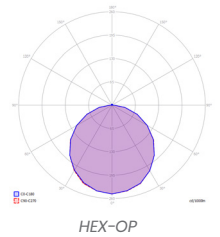

Technical

Product	PAP-HEX
Mounting	Surface Suspended
Diameters	500-900mm
Lumens	3657 - 12920lm
Efficacy	Upto 148 lm/W
Colour Temperature	Warm White (3K) Neutral White (4K)
Optics	Opal diffuser
Control	DALI 1-100%, DSI, 1-10V, Casambi, Bluetooth.
Emergency	3 hour, DALI, Self-Test
Rendering	Ra80+
IP Rating	IP20
Safety Class	Class 1
MacAdam	SDCM 2
L70/B10	>54K