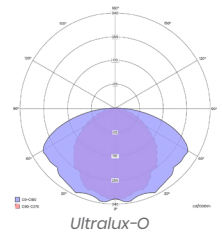

- Efficacy of up to 111 lm/W
- UGR<19 diffuser*.
- Colour temperatures: 3000°k, 4000°k.
- Suitable for 15mm T ceiling as standard, other types available on request.
- Colour Finishes: White (9016) as standard (Other colours available on request).
- Dimming options: DALI 1-100% Dim, DSI, Switch Dim, 1-10v.
- Wireless control options: Casambi.
- Emergency options: Standard 3hr, Self-Test or Dali addressable.

Technical

Product	Ultralux
Mounting type	Recessed
Lumens	2110 - 5822 lm
Efficacy	Up to 111 lm/W
Colour Temperature	Warm White (3K) Neutral White (4K)
Optics	Opal diffuser
Control	DALI 1-100%, DSI, 1-10V, Casambi, Fixed Output
Emergency	3 hour, DALI, Self-Test
Rendering	Ra80+
IP Rating	IP20
Safety Class	Class 1
MacAdam	SDCM 2
L70/B10	>75K

All electrical and optical data subject to $\pm 10\%$ tolerances.
 Values based on 4000K Colour temperature and Opal diffuser.

Example Code: ULTRALUX-50-O-3K-A1-W-E3

Dimensions

L	W	H	Finish	Code	Colour Swatch
595	595	65	White	9016M	
			Custom*	Custom	