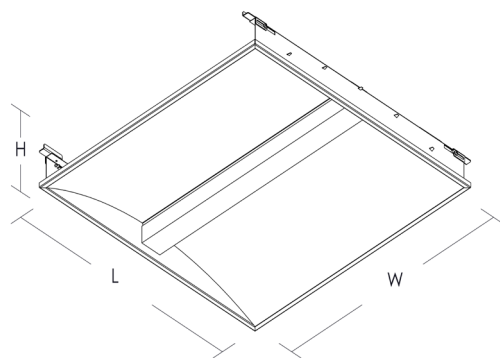

P&A Ultralux

Luminaire Order Builder

Ultralux

STEP 1.	STEP 2.	STEP 3.	STEP 4.	STEP 5.	STEP 6.
Select Current	Optic	CCT	Control	Finish	Emergency
50 500mA 3944 Lm - 32.3W	O Opal Diffuser	3K 3000K	FO Fixed Output	W RAL9016	E3 Standard 3 Hour
55 550mA 4339 Lm - 33.5W					
60 600mA 4733 Lm - 38.7W					
65 650mA 5128 Lm - 42W					
70 700mA 5522 Lm - 45.2W					
		4K 4000K	A1 DALI 1-100% Dim	Z Custom	ED DALI/EMPRO
			A2 DSI		ES Self-Test
			A3 Switch Dim		
			A4 1-10v		
			A5 Casambi		
			A6 Bluetooth		

All electrical and optical data subject to $\pm 10\%$ tolerances.
Values based on 4000K Colour temperature and Opal diffuser.

Example Code: ULTRALUX-50-O-3K-A1-W-E3

Dimensions

L	W	H	Finish	Code	Colour Swatch
595	595	65	White	9016M	
			Custom*	Custom	

All dimensions are measured in millimetres (mm)

*Custom Colours upon request.

IP20

Warranty
5 year Guarantee

Crown House, Plantation Rd, Burscough, Lancashire, L40 8JT
01704 891333
sales@pandaprojects.co.uk
www.pandaprojects.co.uk

Datasheet Code: PA-10405-0

CE BS EN60598-1:2015
ISO 9001 Certification