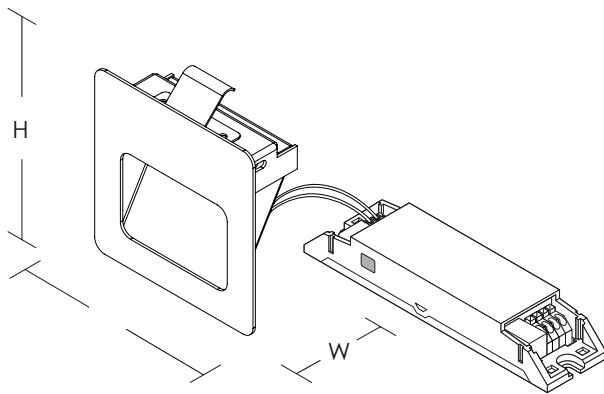

Luminaire Order Builder

NL

STEP 1.	STEP 2.	STEP 4.	STEP 5.	STEP 6.	STEP 7.
Select Current	Optics	CCT	Control	Finish	Emergency
35 350mA 113 Lm - 1.2W 40 400mA 129 Lm - 1.4W 45 450mA 145 Lm - 1.6W 50 500mA 162 Lm - 1.8W 55 550mA 178 Lm - 1.9W 60 600mA 194 Lm - 2W 65 650mA 210 Lm - 2.3W 70 700mA 226 Lm - 2.4W	O Opal Diffuser	3K 3000K 4K 4000K	FO Fixed Output A1 DALI 1-100% Dim	W RAL9016M	EM Not Available

All electrical and optical data subject to $\pm 10\%$ tolerances.
Values based on 4000K Colour temperature.

Example Code: NL-50-O-4K-A1-W

Dimensions

L	W	H	Finish	Code	Color
80*	30*	80*	White	9016	

All dimensions are measured in millimetres (mm)
*Not including driver

IP20

5 Year
Guarantee
Warranty
5 year Guarantee