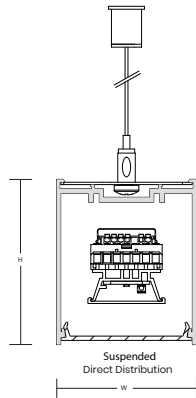

P&A SubSpace 50