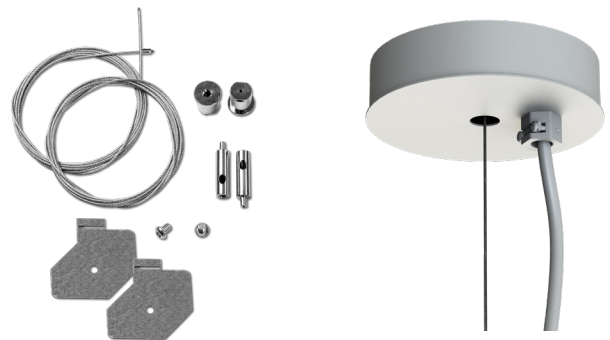

Ancillaries images

3m Wire suspension kit   Decorative Ceiling Rose, with 6 Way Wago terminal.