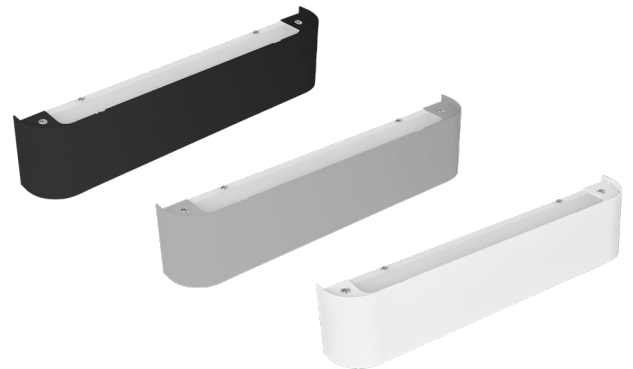

Luminaire Order Builder

CRV9 (922 x 46mm version)

STEP 1.	STEP 2.	STEP 4.	STEP 5.	STEP 6.	STEP 7.
Select Current	Optics	CCT	Control	Finish	Emergency
35 350mA 3999 Lm - 38.4W 40 400mA 4570 Lm - 43.9W 45 450mA 5041 Lm - 49.4W 50 500mA 5601 Lm - 56W	O Opal Diffuser	3K 3000K 4K 4000K	FO Fixed Output A1 DALI 1-100% Dim A2 DSI A3 Switch Dim A4 1-10v A5 Casambi	W RAL9016M B RAL9005 S RAL9006 Z Custom	E3 Standard 3 Hour ED DALI/EMPRO ES Self-Test EW 3 hour DALI Wireless Sentinel

All electrical and optical data subject to $\pm 10\%$ tolerances. Values based on 4000K Colour temperature.

Example Code: CRV9-35-O-4K-A1-W-E3

Dimensions

L	W	H	Finish	RAL	Code	Colour Swatch
362	45	90	White		9016	
642	46	90	Black		9005	
922	46	90	Silver		9006	
			Custom*		Custom*	

All dimensions are measured in millimetres (mm)

*Custom Colours upon request