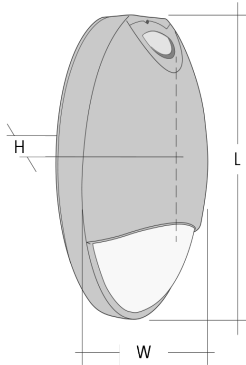

Luminaire Order Builder

DECO

STEP 1. Select Wattage	STEP 2. Optics	STEP 3. CCT	STEP 4. Control	STEP 5. Finish	STEP 6. Emergency
14 14W 1240 Lm	P Polycarbonate Diffuser	5K 5000K	FO Fixed Output	B RAL9005 Z Custom	E3 Standard 3 Hour

All electrical and optical data subject to $\pm 10\%$ tolerances.
Values based on 4000K Colour temperature.

Example Code: DECO14P5KFOBE3

Dimensions

L	W	H	RAL	Code	Colour Swatch
265	100	95	Black	9005	
			Custom*	Custom*	

All dimensions are measured in millimetres (mm)

Finish

RAL	Code	Colour Swatch
Black	9005	
Custom*	Custom*	

*Custom Colours upon request

Warranty
5 year Guarantee