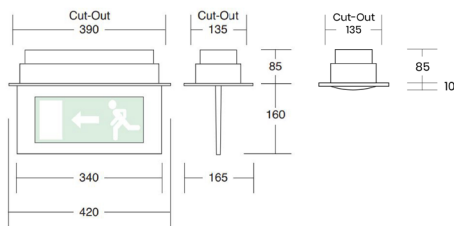

45K

IP65

IP20

EM3

FUS

Recessed

FUS is a recessed emergency bulkhead luminaire, with polycarbonate housing and Fresnel lens diffuser, Available With optional hanging Blade legend.

- Colour temperature: 4500°k.
- Colour Finishes: White only.
- Legends available to ISO or EC standard.
- Optional Add on Hanging blade legend.
- Nickel Cadmium (NiCd) battery.
- 27m viewing distance with Blade Exit sign.
- Emergency options: Standard 3hr, Self-Test, DALI addressable or 3hr DALI Wireless Sentinel.

Technical

Product	FUS
Mounting type	Recessed
Length	420mm
Lumens	170Lm
Colour Temperature	Neutral White (45k)
Optics	Fresnel Lens Blade Sign
Emergency	3 hour, DALI, Self-Test, 3 hour DALI Wireless Sentinel
Rendering	Ra80+
IP Rating	Flush Version IP65 Blade version IP20
Safety Class	Class 1
Led Lifetime	50K

All electrical and optical data subject to $\pm 10\%$ tolerances.
Values based on 4500K Colour temperature.

Example Code: FUSM3F45KWE3

Dimensions

L	W	H	RAL	Code	Colour Swatch
420	165	95	White	W	

All dimensions are measured in millimetres (mm)
Dimension for height not including Blade exit legend
Cut-Out 390mm x 135mm

All dimensions shown are in metres.

Self adhesive Exit Legends

ISO7010 Legends	Legend	Code	European (EC)	Legend	Code
	ISO Left Arrow	AL		EC Left Arrow	LA
	ISO Right Arrow	AR		EC Right Arrow	RA
	ISO Up Arrow	AU		EC Arrow Up	UA
	ISO Down Arrow	AD		EC Arrow Down	DA