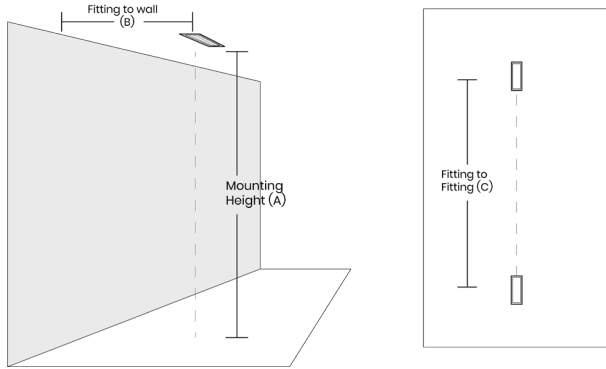

Emergency spacings

0.5 Lux min Open Area		
Mounting Height (A)	Trans to Wall/ Trans to Trans	
	Fitting to wall (B)	Fitting to Fitting (C)
2.5	3.4	9.7
4.0	2.5	9.5

1 Lux min Escape Route		
Mounting Height (A)	Axial to Wall/ Axial to Axial	
	Fitting to wall (B)	Fitting to Fitting (C)
2.5	1.1	3.6
4.0	0.5	3.4

All dimensions shown are in metres.

Self adhesive Exit Legends

ISO7010 Legends	Legend	Code	European (EC)	Legend	Code
	ISO Left Arrow	AL		EC Left Arrow	LA
	ISO Right Arrow	AR		EC Right Arrow	RA
	ISO Up Arrow	AU		EC Arrow Up	UA
	ISO Down Arrow	AD		EC Arrow Down	DA

IP65

IP20

Warranty
5 year Guarantee