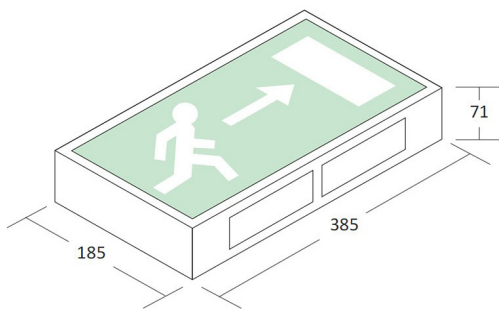

Luminaire Order Builder

MET

STEP 1. Select Operation	STEP 3. Legend sign	STEP 4. CCT	STEP 6. Finish	STEP 7. Emergency
M3 Maintained 3W NM Non maintained 2.4W	AL Exit sign left ISO Format AR Exit sign right ISO Format AU Exit sign up ISO Format AD Exit sign down ISO Format LA Exit sign left EC Format RA Exit sign right EC Format UA Exit sign up EC Format DA Exit sign down EC Format	45K 4500K	W White	E3 Standard 3 Hour ED DALI/EMPRO ES Self-Test EW 3 hour DALI Wireless Sentinel

All electrical and optical data subject to $\pm 10\%$ tolerances.

Example Code: METM3AL45KW E3

Dimensions

L	W	H	Finish	Code	Colour Swatch
385	185	71	White	White	

All dimensions are measured in millimetres (mm)