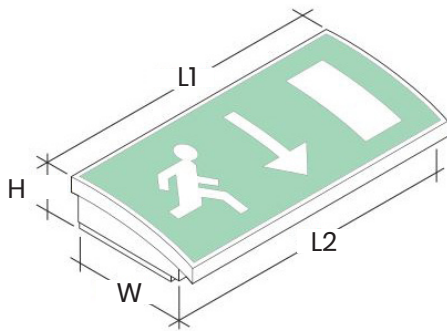

Luminaire Order Builder

MEZ

STEP 1. Select Operation	STEP 2. Legend sign	STEP 3. CCT	STEP 4. Finish	STEP 5. Emergency
M3 Maintained 4.2W NM Non maintained	AL Exit sign left ISO Format AR Exit sign right ISO Format AU Exit sign up ISO Format AD Exit sign down ISO Format LA Exit sign left EC Format RA Exit sign right EC Format UA Exit sign up EC Format DA Exit sign down EC Format	45K 4500K	W White	E3 Standard 3 Hour ED DALI/EMPRO ES Self-Test EW 3 hour DALI Wireless Sentinel

All electrical and optical data subject to $\pm 10\%$ tolerances.
Values based on 4500K Colour temperature.

Example Code: MEZM3AL45WEW

Dimensions

L1	L2	W	H	RAL	Code	Colour Swatch
333		134	75	White	W	____

Finish

All dimensions are measured in millimetres (mm)