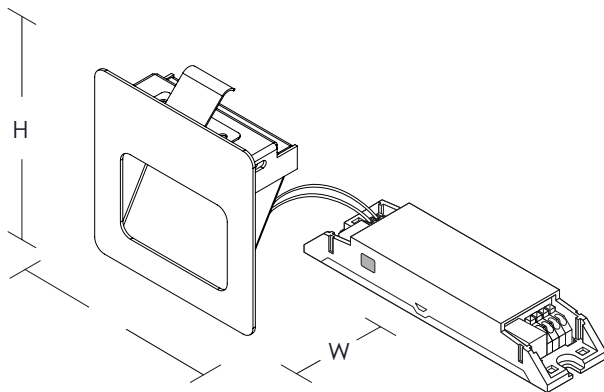

Luminaire Order Builder

NL

STEP 1.	STEP 2.	STEP 4.	STEP 5.	STEP 6.	STEP 7.
Select Current	Optics	CCT	Control	Finish	Emergency
35 350mA 113 Lm - 1.2W 40 400mA 129 Lm - 1.4W 45 450mA 145 Lm - 1.6W 50 500mA 162 Lm - 1.8W 55 550mA 178 Lm - 1.9W 60 600mA 194 Lm - 2W 65 650mA 210 Lm - 2.3W 70 700mA 226 Lm - 2.4W	O Opal Diffuser	3K 3000K 4K 4000K	FO Fixed Output A1 DALI 1-100% Dim	W RAL9016M	EM Not Available

All electrical and optical data subject to $\pm 10\%$ tolerances.
Values based on 4000K Colour temperature.

Example Code: NL5004KA1W

Dimensions

L	W	H	Finish	Code	Color
80*	30*	80*	White	9016	

All dimensions are measured in millimetres (mm)
*Not including driver

IP20

5 Year
Guarantee
Warranty
5 year Guarantee