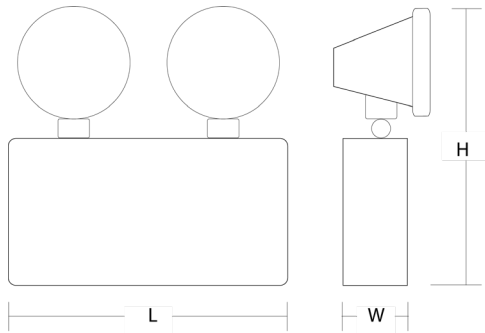

5K

IP20

EM3

TS

Surface & Suspended

TS is a twin spot emergency luminaire, with polycarbonate body and lens system, with adjustable beams.

- Colour temperature: 5000°k.
- Colour Finish: White as standard.
- Nickel Cadmium (NiCd) battery.
- Adjustable Heads: For greater control and coverage
- Suspended version: Suspended using chains and additional suspension bracket
- Supplied as Non maintained as standard
- Emergency options: Standard 3hr, Self-Test, DALI addressable or 3hr DALI Wireless Sentinel.

Technical

Product	TS
Mounting type	Surface Suspended
Length	275mm
Lumens	2 x 380Lm
Colour Temperature	Day White (5K)
Optics	Clear Lens
Emergency	3 hour, DALI, Self-Test, 3 hour DALI Wireless Sentinel
Rendering	Ra80+
IP Rating	IP20
Safety Class	Class 1
Led Lifetime	50K

All electrical and optical data subject to $\pm 10\%$ tolerances.

Example Code: TSSFNMCL5KWE3

Dimensions

L	W	H	RAL	Code	Colour Swatch
350	120	90	White	W	

All dimensions are measured in millimetres (mm)

Finish