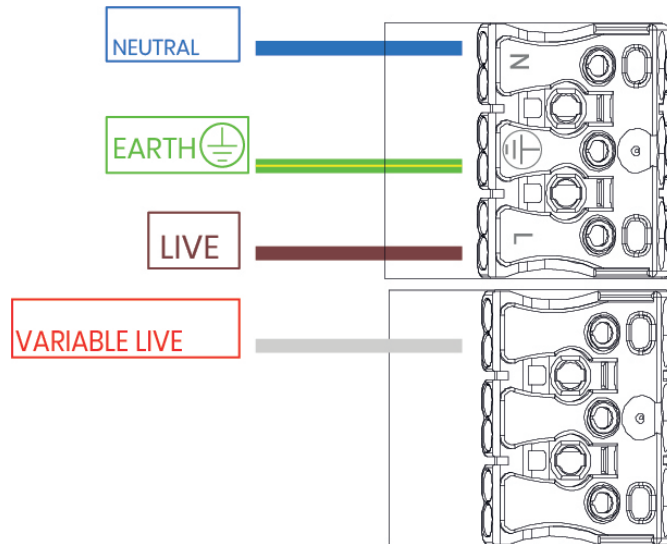

- 4** Offer up Quadrina luminaire to ceiling. **A** push/fold 4 x springs backward, **B** Push luminaire through ceiling cutout, please ensure all springs are evenly pushed through.

5

Complete installation (Rear view).

Quadrina

A Fixed Output.

- Earth
- Live
- Neutral

B Fixed Output Emergency Wiring.

- Neutral
- Earth
- Live
- Unswitched Live

Quadrina

C DALI Wiring.

- Earth
- Live
- Neutral
- DALI
- DALI

D DALI Emergency Wiring.

- Neutral
- Earth
- Live
- Unswitched Live
- DALI
- DALI

Quadrina

E SwitchDIM Wiring.

- Neutral
- Earth
- Live
- Variable Live

Example switchDIM circuit
220-240 V
0/50/60 Hz

NOTES

NOTES