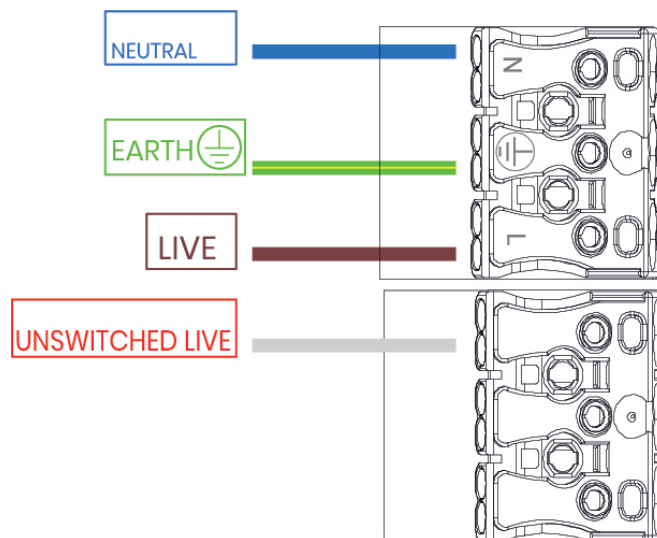

- 2** Feed Incoming supply (provided by others) through ceiling cut-out and connect into driver (See pages 6-8 for all wiring diagrams).

Quadrina

- 3** Feed driver or driver gear box through ceiling cut out.

- 4** Offer up Quadrina luminaire to ceiling. **A** push/fold 4 x springs backward, **B** Push luminaire through ceiling cutout, please ensure all springs are evenly pushed through.

5

Complete installation (Rear view).

Quadrina

A Fixed Output.

- Earth
- Live
- Neutral

B Fixed Output Emergency Wiring.

- Neutral
- Earth
- Live
- Unswitched Live

Quadrina

C DALI Wiring.

- Earth
- Live
- Neutral
- DALI
- DALI

D DALI Emergency Wiring.

- Neutral
- Earth
- Live
- Unswitched Live
- DALI
- DALI

Quadrina

E SwitchDIM Wiring.

- Neutral
- Earth
- Live
- Variable Live

Example switchDIM circuit
220-240 V
0/50/60 Hz

NOTES

NOTES