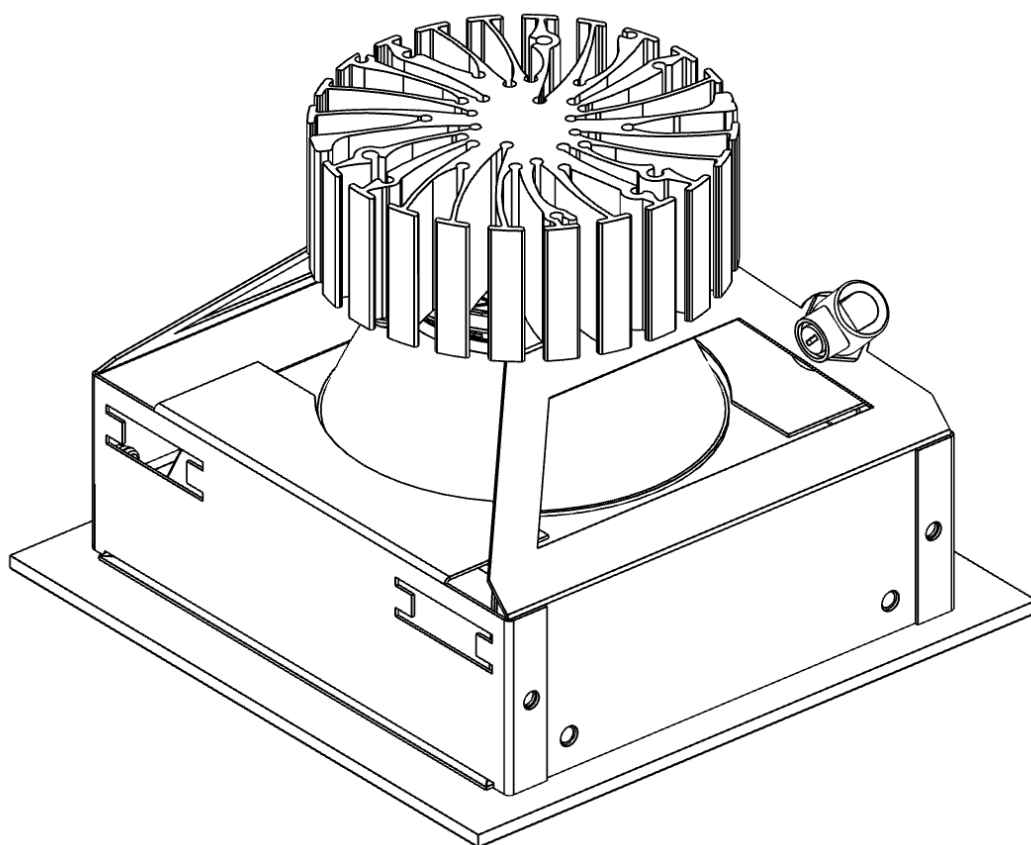

Quadrina

Recessed concave trim downlight.

P&A

Quadrina

As Standard

- Remote Driver.
- Fly lead.
- Complete luminaire.
- Remote gear box (emergency versions only).
- Diffuser.
- Please check thoroughly before installing and report any missing components.

Recommendations

- Recommended void depth 120mm minimum.
- Do not cover rear of luminaire with any insulation materials.

Quadrina

- 1** Please cut-out 116 x 130mm rectangular hole in desired surface. Void depth is 120mm minimum.