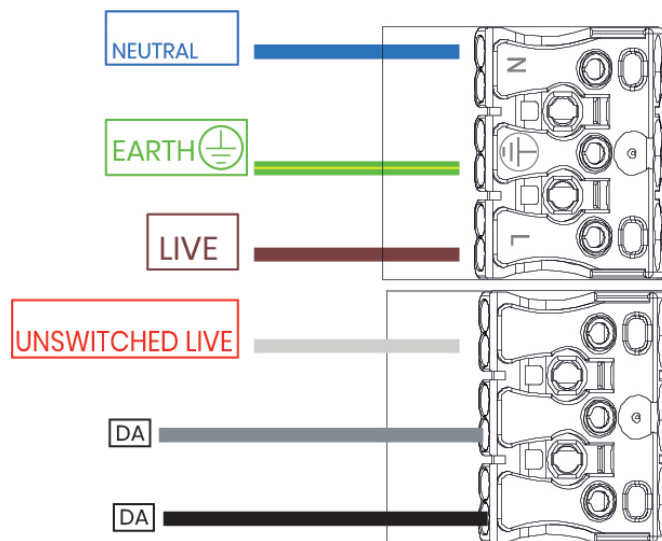

- 2** Feed Incoming supply (provided by others) through ceiling cut-out and connect into driver (See pages 6-8 for all wiring diagrams).

Quadrina

- 3** Feed driver or driver gear box through ceiling cut out.

- 4** Offer up Quadrina luminaire to ceiling. **A** push/fold 4 x springs backward, **B** Push luminaire through ceiling cutout, please ensure all springs are evenly pushed through.

5

Complete installation (Rear view).

Quadrina

A Fixed Output.

- Earth
- Live
- Neutral

B Fixed Output Emergency Wiring.

- Neutral
- Earth
- Live
- Unswitched Live

Quadrina

C DALI Wiring.

- Earth
- Live
- Neutral
- DALI
- DALI

D DALI Emergency Wiring.

- Neutral
- Earth
- Live
- Unswitched Live
- DALI
- DALI

Quadrina

E SwitchDIM Wiring.

- Neutral
- Earth
- Live
- Variable Live

Example switchDIM circuit
220-240 V
0/50/60 Hz

NOTES

NOTES