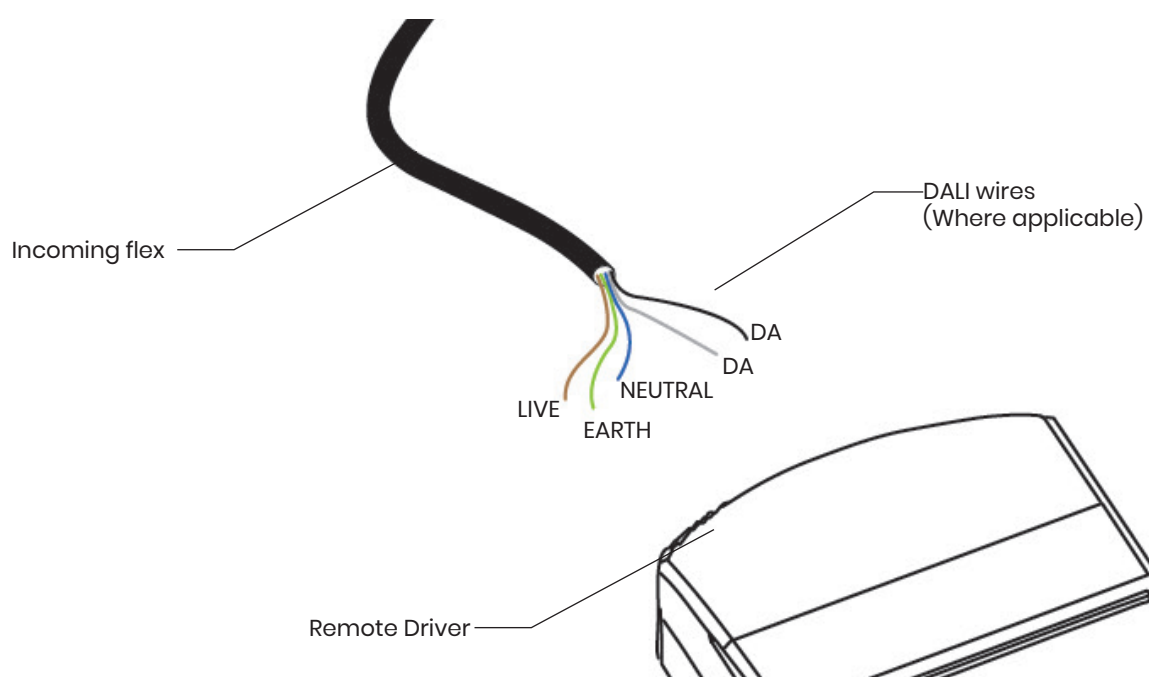

Quadrina

Recessed concave trim downlight.

P&A

Quadrina

As Standard

- Remote Driver.
- Fly lead.
- Complete luminaire.
- Remote gear box (emergency versions only).
- Diffuser.
- Please check thoroughly before installing and report any missing components.

Recommendations

- Recommended void depth 120mm minimum.
- Do not cover rear of luminaire with any insulation materials.

Quadrina

- 1** Please cut-out 116 x 130mm rectangular hole in desired surface. Void depth is 120mm minimum.

- 2** Feed Incoming supply (provided by others) through ceiling cut-out and connect into driver (See pages 6-8 for all wiring diagrams).

Quadrina

- 3** Feed driver or driver gear box through ceiling cut out.

Quadrina

A Fixed Output.

- Earth
- Live
- Neutral

B Fixed Output Emergency Wiring.

- Neutral
- Earth
- Live
- Unswitched Live

Quadrina

C DALI Wiring.

- Earth
- Live
- Neutral
- DALI
- DALI