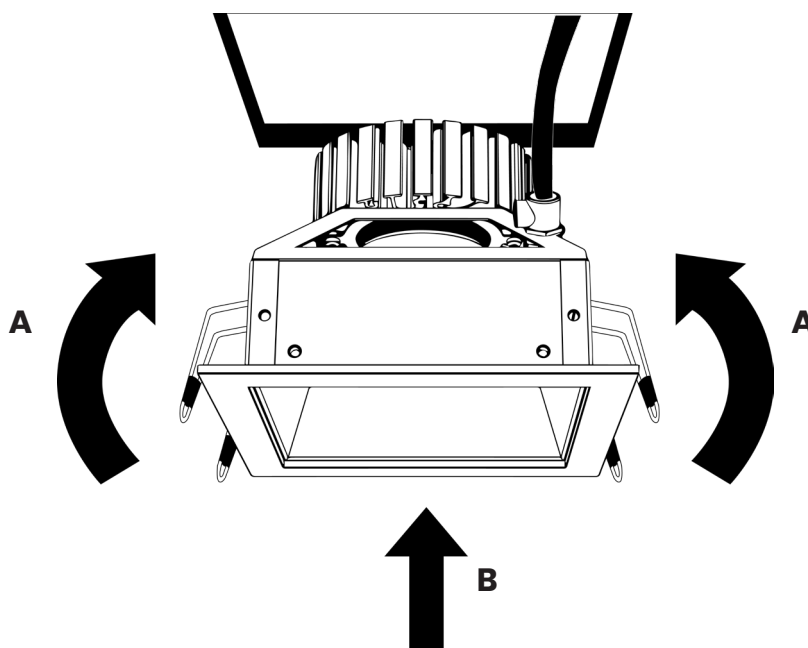

- 2** Feed Incoming supply (provided by others) through ceiling cut-out and connect into driver (See pages 6-8 for all wiring diagrams).

Quadrina

- 3** Feed driver or driver gear box through ceiling cut out.

- 4** Offer up Quadrina luminaire to ceiling. **A** push/fold 4 x springs backward, **B** Push luminaire through ceiling cutout, please ensure all springs are evenly pushed through.

5

Complete installation (Rear view).