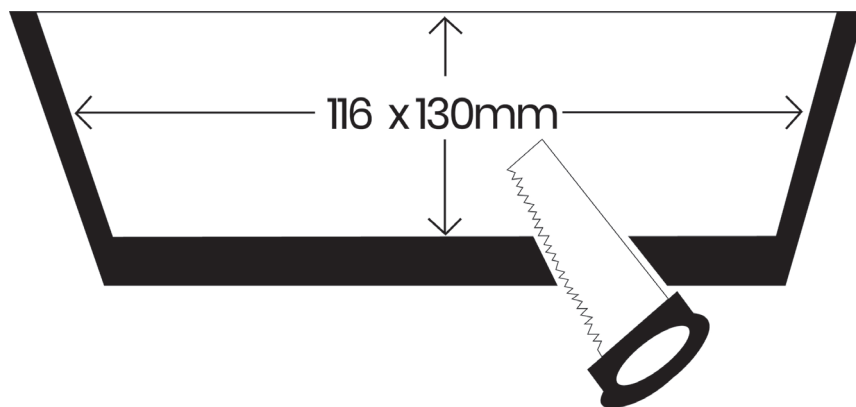

Quadrina

Recessed concave trim downlight.

P&A

Quadrina

As Standard

- Remote Driver.
- Fly lead.
- Complete luminaire.
- Remote gear box (emergency versions only).
- Diffuser.
- Please check thoroughly before installing and report any missing components.

Recommendations

- Recommended void depth 120mm minimum.
- Do not cover rear of luminaire with any insulation materials.

Quadrina

- 1** Please cut-out 116 x 130mm rectangular hole in desired surface. Void depth is 120mm minimum.