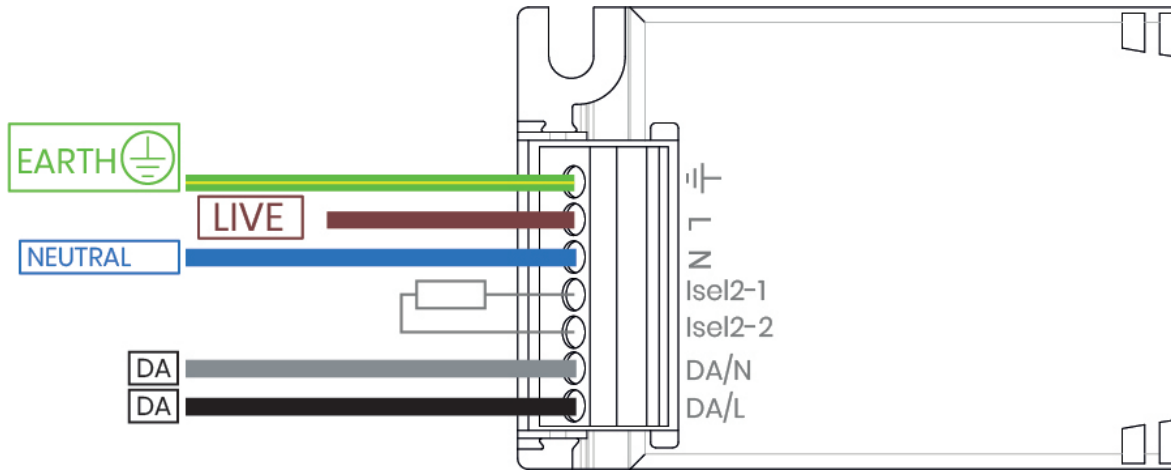

- 4** Offer up Quadrina luminaire to ceiling. **A** push/fold 4 x springs backward, **B** Push luminaire through ceiling cutout, please ensure all springs are evenly pushed through.

5

Complete installation (Rear view).

Quadrina

A Fixed Output.

- Earth
- Live
- Neutral

B Fixed Output Emergency Wiring.

- Neutral
- Earth
- Live
- Unswitched Live

Quadrina

C DALI Wiring.

- Earth
- Live
- Neutral
- DALI
- DALI

D DALI Emergency Wiring.

- Neutral
- Earth
- Live
- Unswitched Live
- DALI
- DALI

Quadrina

E SwitchDIM Wiring.

- Neutral
- Earth
- Live
- Variable Live

Example switchDIM circuit
220-240 V
0/50/60 Hz

NOTES

NOTES