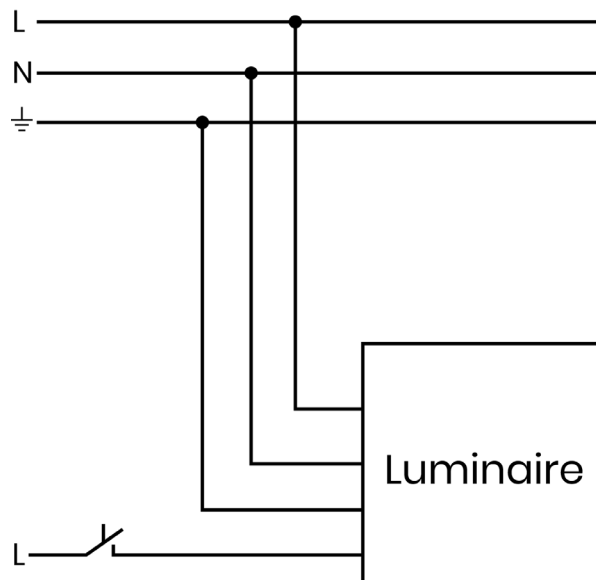

Quadrina

A Fixed Output.

- Earth
- Live
- Neutral

B Fixed Output Emergency Wiring.

- Neutral
- Earth
- Live
- Unswitched Live

Quadrina

C DALI Wiring.

- Earth
- Live
- Neutral
- DALI
- DALI

D DALI Emergency Wiring.

- Neutral
- Earth
- Live
- Unswitched Live
- DALI
- DALI

Quadrina

E SwitchDIM Wiring.

- Neutral
- Earth
- Live
- Variable Live

Example switchDIM circuit
220-240 V
0/50/60 Hz

NOTES

NOTES