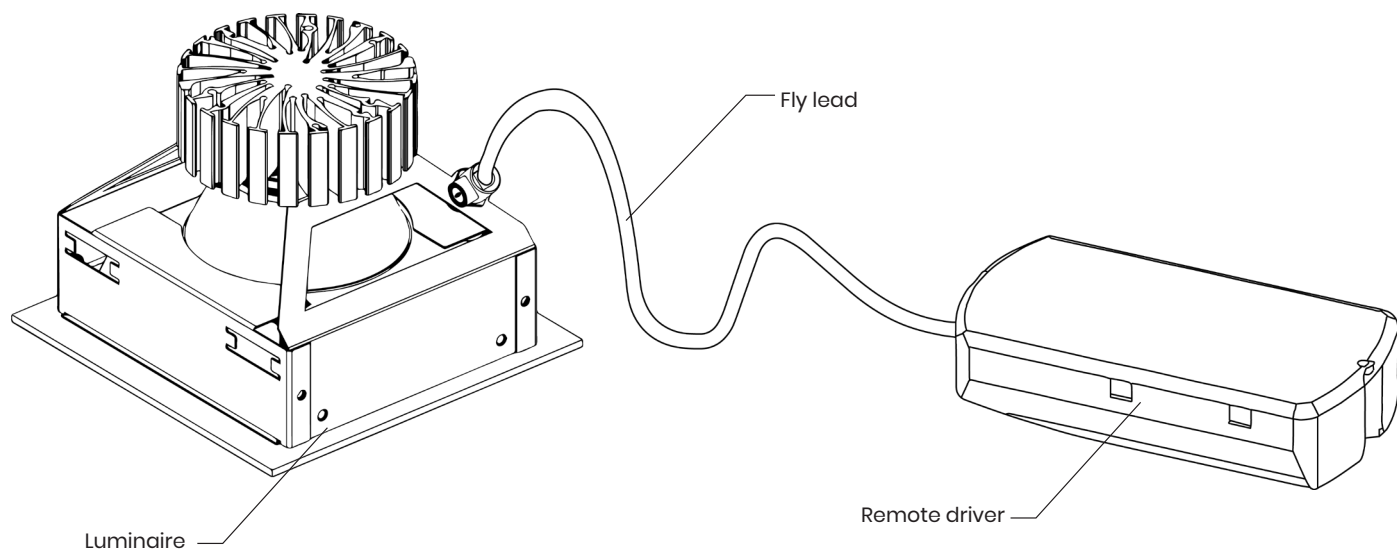

Quadrina

Recessed concave trim downlight.

P&A

Quadrina

As Standard

- Remote Driver.
- Fly lead.
- Complete luminaire.
- Remote gear box (emergency versions only).
- Diffuser.
- Please check thoroughly before installing and report any missing components.

Recommendations

- Recommended void depth 120mm minimum.
- Do not cover rear of luminaire with any insulation materials.

Quadrina

- 1** Please cut-out 116 x 130mm rectangular hole in desired surface. Void depth is 120mm minimum.