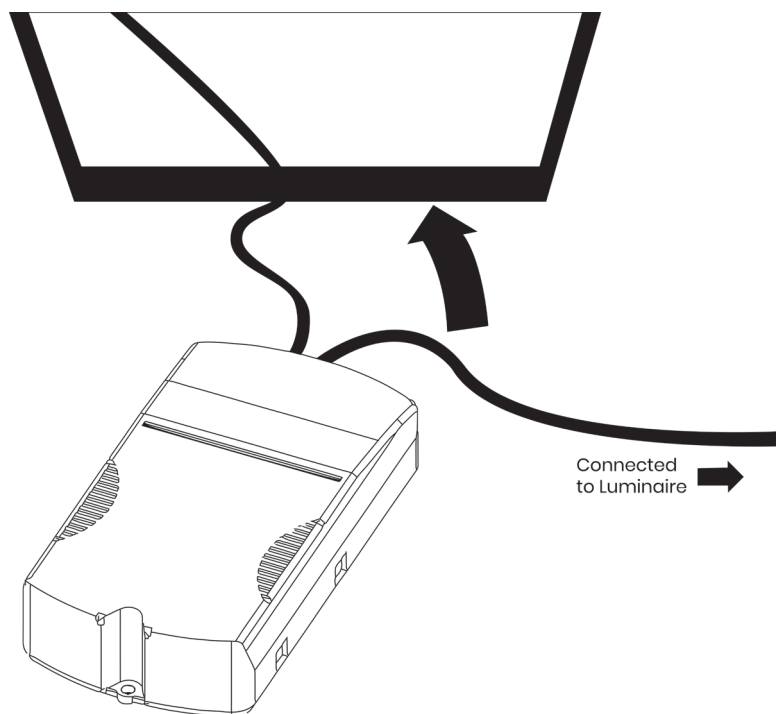

Quadrina

Recessed concave trim downlight.

P&A

Quadrina

As Standard

- Remote Driver.
- Fly lead.
- Complete luminaire.
- Remote gear box (emergency versions only).
- Diffuser.
- Please check thoroughly before installing and report any missing components.

Recommendations

- Recommended void depth 120mm minimum.
- Do not cover rear of luminaire with any insulation materials.

Quadrina

- 1** Please cut-out 116 x 130mm rectangular hole in desired surface. Void depth is 120mm minimum.

- 2** Feed Incoming supply (provided by others) through ceiling cut-out and connect into driver (See pages 6-8 for all wiring diagrams).

Quadrina

- 3** Feed driver or driver gear box through ceiling cut out.

- 4** Offer up Quadrina luminaire to ceiling. **A** push/fold 4 x springs backward, **B** Push luminaire through ceiling cutout, please ensure all springs are evenly pushed through.

5

Complete installation (Rear view).