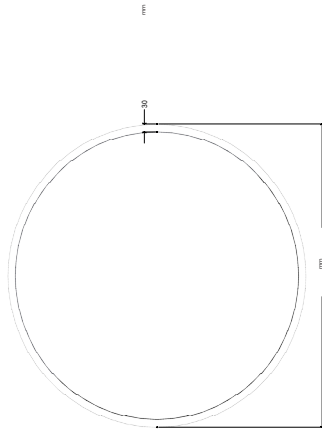

All electrical and optical data subject to ± 10% tolerances.
Values based on 4000K Colour temperature.
All values based on Initial Lumens.

Example Code: HALO15HIO4KAIW

P&A HALO

Dimensions

DØ	W	H	Finish	RAL	Code	Colour Swatch
500	30	30	White	9016M	9016M	
900	30	30	Black	9005	9005	
1200	30	30	Silver	9006	9006	
1500	30	30	Custom*	Custom*	Custom*	