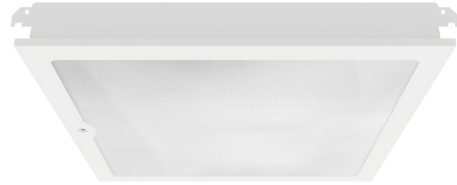

RQ5

RQ6

RQ

Recessed

RQ is a back lit, lay in luminaire range, suitable for 15 & 25mm Exposed “T” ceilings. Manufactured from powder coated sheet steel with both opal or microprism diffuser options. RQ5 (484mm²) has a minimalist design with slimline bezel, remote gear and 65mm deep housing. RQ6 (595mm²) comes with wide bezel, integral gear and integrated PIR options.

- Efficacy of up to 135 lm/W.
- LG7 Complaint, UGR<19 (when used with microprism diffuser).
- Colour temperatures: 3000°k or 4000°k.
- Colour Finishes: White (9016) as standard, Other RAL colours, available on request.
- Dimming options: DALI 1-100% Dim, DSI, Switch Dim, 1-10v*.
- Wireless control options: Casambi.
- Suitable for 15mm & 25mm T ceiling as standard, other types available on request.
- RQ5 – Remote gear as standard, with wireless and emergency options available.
- Integrated PIR sensor – RQ6 product only.
- Emergency options: Standard 3hr, Self-Test, Dali addressable or 3hr Dali Wireless Sentinel*.

Technical

Product	RQ5 RQ6
Mounting type	Recessed
Dimension	484x 484mm 595x 595mm
Lumens	2419 – 4759Lm
Efficacy	Up to 135 lm/W
Colour Temperature	Warm White (3K) Neutral White (4K)
Optics	Opal diffuser Microprism (UGR<19)
Control*	DALI 1-100%, DSI, 1-10V, Casambi, Fixed Output
Emergency*	3 hour, DALI, Self-Test, DALI Wireless Sentinel
Rendering	Ra80
IP Rating	IP20
Safety Class	Class 1
MacAdam	SDCM 4
L90/B10	>50K

All electrical and optical data subject to $\pm 10\%$ tolerances.
 Values based on 4000K Colour temperature and microprism diffuser.

Example Code: RQ640M4KFOPIRE3

RQ5

RQ5

RQ6

RQ6

Dimensions

Product	Dimensions			Finish		
	L	W	H	RAL	Code	Colour Swatch
RQ5	484	484	65**	White	9016M	
RQ6	595	595	92.6*	Custom*	Custom*	