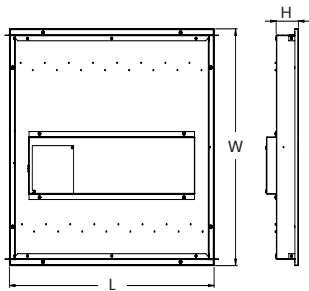

All electrical and optical data subject to $\pm 10\%$ tolerances.
 Values based on 4000K Colour temperature and microprism diffuser.

Example Code: RQ640M4KFOPIRE3

RQ5

RQ5

RQ6

RQ6

Dimensions

Product	Dimensions			Finish		
	L	W	H	RAL	Code	Colour Swatch
RQ5	484	484	65**	White	9016M	
RQ6	595	595	92.6*	Custom*	Custom*	

All dimensions are measured in millimetres (mm).

* Dimension includes rear gear box.

** Remote Gear not included within dimensions.

Warranty
5 year Guarantee