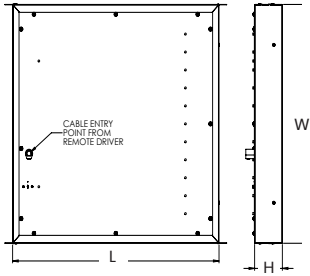

RQ5

RQ5

RQ6

Dimensions

Product	Dimensions			Finish		
	L	W	H	RAL	Code	Colour Swatch
RQ5	484	484	65**	White	9016M	
RQ6	595	595	92.6*	Custom*	Custom*	

All dimensions are measured in millimetres (mm).

* Dimension includes rear gear box.

** Remote Gear not included within dimensions.

Warranty
5 year Guarantee