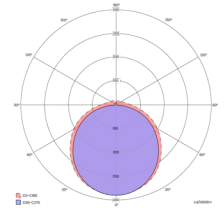

CLDL-O

Technical

Product	CLDL
Mounting type	Surface
Standard Lengths	1200mm 1500mm
Lumen	1753 - 6563 Lm
Efficacy	Upto 147 Lm
Colour Temperature	Warm White (3K) Neutral White (4K)
Optics	Opal diffuser
Control	DALI 1-100%, Casambi, Fixed output,
Emergency	3 hour, DALI, Self-Test, 3 hour DALI Wireless Sentinel
Rendering	Ra80+
IP Rating	IP40
Safety Class	Class 1
MacAdam	SDCM 3
L70/B10	>50K