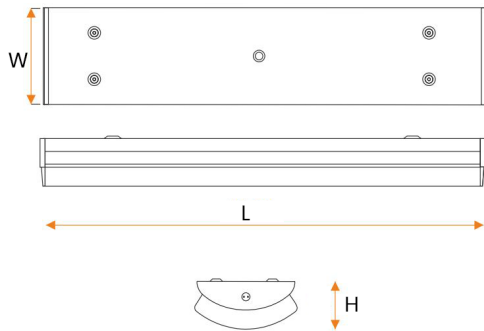

P&A CLDL