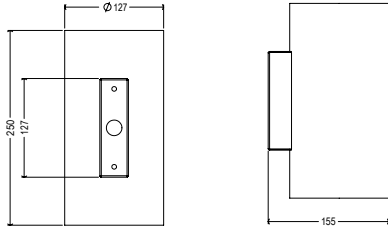

P&A TL-W