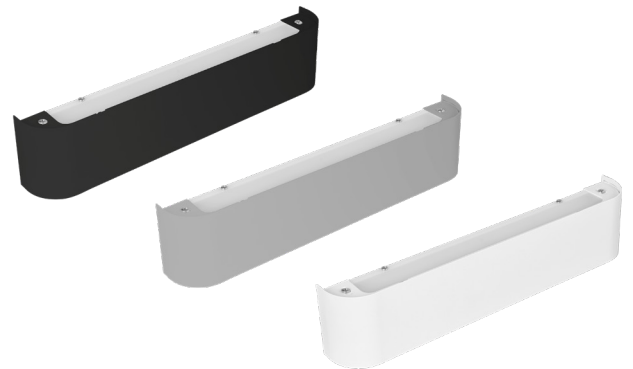

Luminaire Order Builder

CRV9 (922 x 46mm version)

STEP 1.	STEP 2.	STEP 4.	STEP 5.	STEP 6.	STEP 7.
Select Current	Optics	CCT	Control	Finish	Emergency
35 350mA 4753 Lm - 38.4W 40 400mA 5432 Lm - 43.9W 45 450mA 6111 Lm - 49.4W 50 500mA 6790 Lm - 54.9W	O Opal Diffuser	3K 3000K 4K 4000K	FO Fixed Output A1 DALI 1-100% Dim A2 DSI A3 Switch Dim A4 1-10v A5 Casambi	W RAL9016M B RAL9005 S RAL9006 Z Custom	E3 Standard 3 Hour ED DALI/EMPRO ES Self-Test EW 3 hour DALI Wireless Sentinel

All electrical and optical data subject to $\pm 10\%$ tolerances. Values based on 4000K Colour temperature.

Example Code: CRV9-35-O-4K-A1-W-E3

Dimensions

L	W	H	Finish	RAL	Code	Colour Swatch
362	45	90	White		9016	
642	46	90	Black		9005	
922	46	90	Silver		9006	
			Custom*		Custom*	

All dimensions are measured in millimetres (mm)

*Custom Colours upon request

Warranty
5 year Guarantee