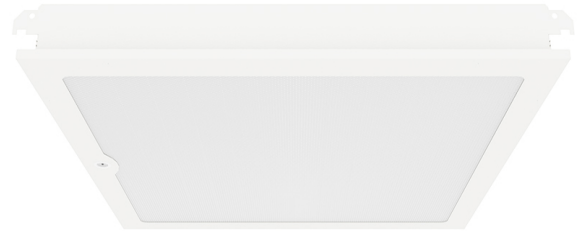

RQ5

RQ6

RQ

Recessed

RQ is a back lit, lay in luminaire range, suitable for 15 & 25mm Exposed “T” ceilings. Manufactured from powder coated sheet steel with both opal or microprism diffuser options. RQ5 (484mm²) has a minimalist design with slimline bezel, remote gear and 65mm deep housing. RQ6 (595mm²) comes with wide bezel, integral gear and integrated PIR options.

- Efficacy of up to 135 lm/W.
- LG7 Complaint, UGR<19 (when used with microprism diffuser).
- Colour temperatures: 3000°k or 4000°k.
- Colour Finishes: White (9016) as standard, Other RAL colours, available on request.
- Dimming options: DALI 1-100% Dim, DSI, Switch Dim, 1-10v*.
- Wireless control options: Casambi.
- Suitable for 15mm & 25mm T ceiling as standard, other types available on request.
- RQ5 – Remote gear as standard, with wireless and emergency options available.
- Integrated PIR sensor – RQ6 product only.
- Emergency options: Standard 3hr, Self-Test, Dali addressable or 3hr Dali Wireless Sentinel*.

Technical

Product	RQ5 RQ6
Mounting type	Recessed
Dimension	484x 484mm 595x 595mm
Lumens	2421 - 4759Lm
Efficacy	Up to 135 lm/W
Colour Temperature	Warm White (3K) Neutral White (4K)
Optics	Opal diffuser Microprism (UGR<19)
Control*	DALI 1-100%, DSI, 1-10V, Casambi, Fixed Output
Emergency*	3 hour, DALI, Self-Test, DALI Wireless Sentinel
Rendering	Ra80
IP Rating	IP20
Safety Class	Class 1
MacAdam	SDCM 3
L90/B10	>50K

All electrical and optical data subject to ±10% tolerances.
 Values based on 4000K Colour temperature and microprism diffuser.

Example Code: RQ640M4KFOPIRE3

RQ5

RQ5

RQ6

RQ6

Dimensions

Product	L	W	H	Finish	Code	Colour Swatch
RQ5	484	484	65**	White	9016M	
RQ6	595	595	92.6*	Custom*	Custom*	