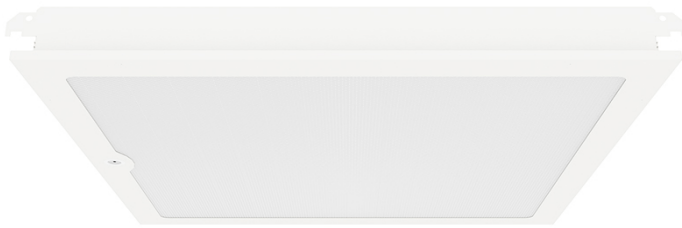

RQ5

RQ6

RQ

Recessed

RQ is a back lit, lay in luminaire range, suitable for 15 & 25mm Exposed “T” ceilings. Manufactured from powder coated sheet steel with both opal or microprism diffuser options. RQ5 (484mm²) has a minimalist design with slimline bezel, remote gear and 65mm deep housing. RQ6 (595mm²) comes with wide bezel, integral gear and integrated PIR options.

- Efficacy of up to 135 lm/W.
- LG7 Complaint, UGR<19 (when used with microprism diffuser).
- Colour temperatures: 3000°k or 4000°k.
- Colour Finishes: White (9016) as standard, Other RAL colours, available on request.
- Dimming options: DALI 1-100% Dim, DSI, Switch Dim, 1-10v*.
- Wireless control options: Casambi.
- Suitable for 15mm & 25mm T ceiling as standard, other types available on request.
- RQ5 – Remote gear as standard, with wireless and emergency options available.
- Integrated PIR sensor – RQ6 product only.
- Emergency options: Standard 3hr, Self-Test, Dali addressable or 3hr Dali Wireless Sentinel*.

Technical

Product	RQ5 RQ6
Mounting type	Recessed
Dimension	484x 484mm 595x 595mm
Lumens	2421 - 4759Lm
Efficacy	Up to 135 lm/W
Colour Temperature	Warm White (3K) Neutral White (4K)
Optics	Opal diffuser Microprism (UGR<19)
Control*	DALI 1-100%, DSI, 1-10V, Casambi, Fixed Output
Emergency*	3 hour, DALI, Self-Test, DALI Wireless Sentinel
Rendering	Ra80
IP Rating	IP20
Safety Class	Class 1
MacAdam	SDCM 3
L90/B10	>50K