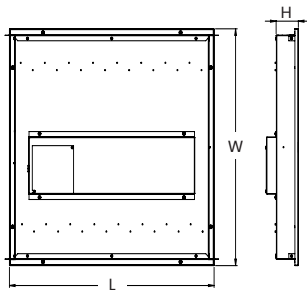

All electrical and optical data subject to ±10% tolerances.
 Values based on 4000K Colour temperature and microprism diffuser.

Example Code: RQ640M4KFOPIRE3

RQ5

RQ5

RQ6

RQ6

Dimensions

Product	L	W	H	Finish	Code	Colour Swatch
RQ5	484	484	65**	White	9016M	
RQ6	595	595	92.6*	Custom*	Custom*	

All dimensions are measured in millimetres (mm).

* Dimension includes rear gear box.

** Remete Gear not included within dimensions.

Finish

Warranty
5 year Guarantee