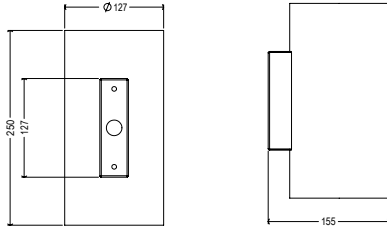

P&A TL-W